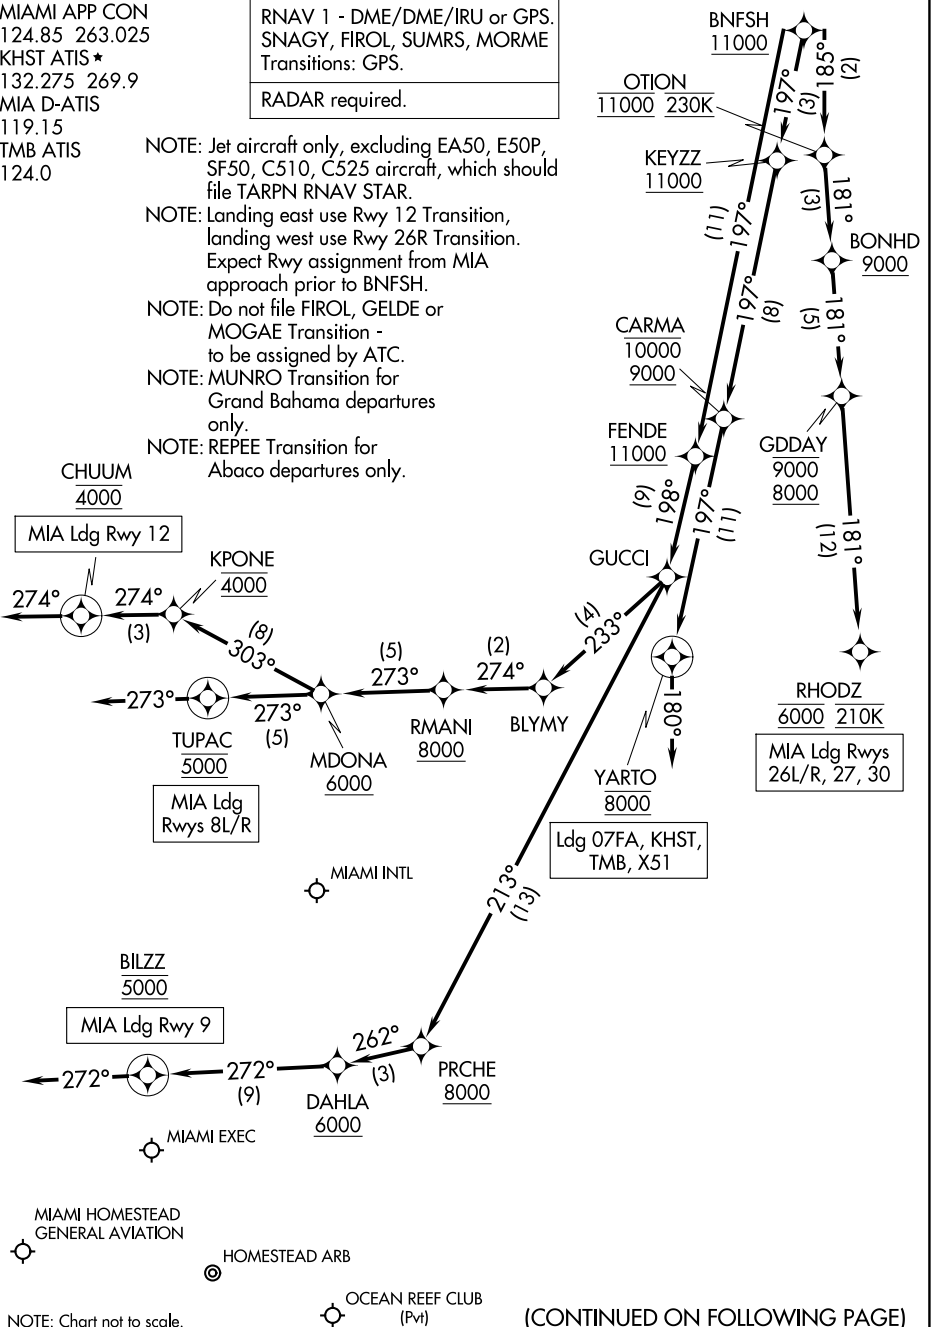

BNFSH THREE ARRIVAL (RNAV) Arrival Routes

MIAMI, FLORIDA

MIAMI APP CON
 124.85 263.025
 KHST ATIS ★
 132.275 269.9
 MIA D-ATIS
 119.15
 TMB ATIS
 124.0

RNAV 1 - DME/DME/IRU or GPS. SNAGY, FIROL, SUMRS, MORME Transitions: GPS.
RADAR required.

- NOTE: Jet aircraft only, excluding EA50, E50P, SF50, C510, C525 aircraft, which should file TARPEN RNAV STAR.
- NOTE: Landing east use Rwy 12 Transition, landing west use Rwy 26R Transition. Expect Rwy assignment from MIA approach prior to BNFSH.
- NOTE: Do not file FIROL, GELDE or MOGAE Transition - to be assigned by ATC.
- NOTE: MUNRO Transition for Grand Bahama departures only.
- NOTE: REPEE Transition for Abaco departures only.

SE-3, 14 MAY 2026 to 11 JUN 2026

SE-3, 14 MAY 2026 to 11 JUN 2026

NOTE: Chart not to scale.

(CONTINUED ON FOLLOWING PAGE)

BNFSH THREE ARRIVAL (RNAV) Arrival Routes

MIAMI, FLORIDA