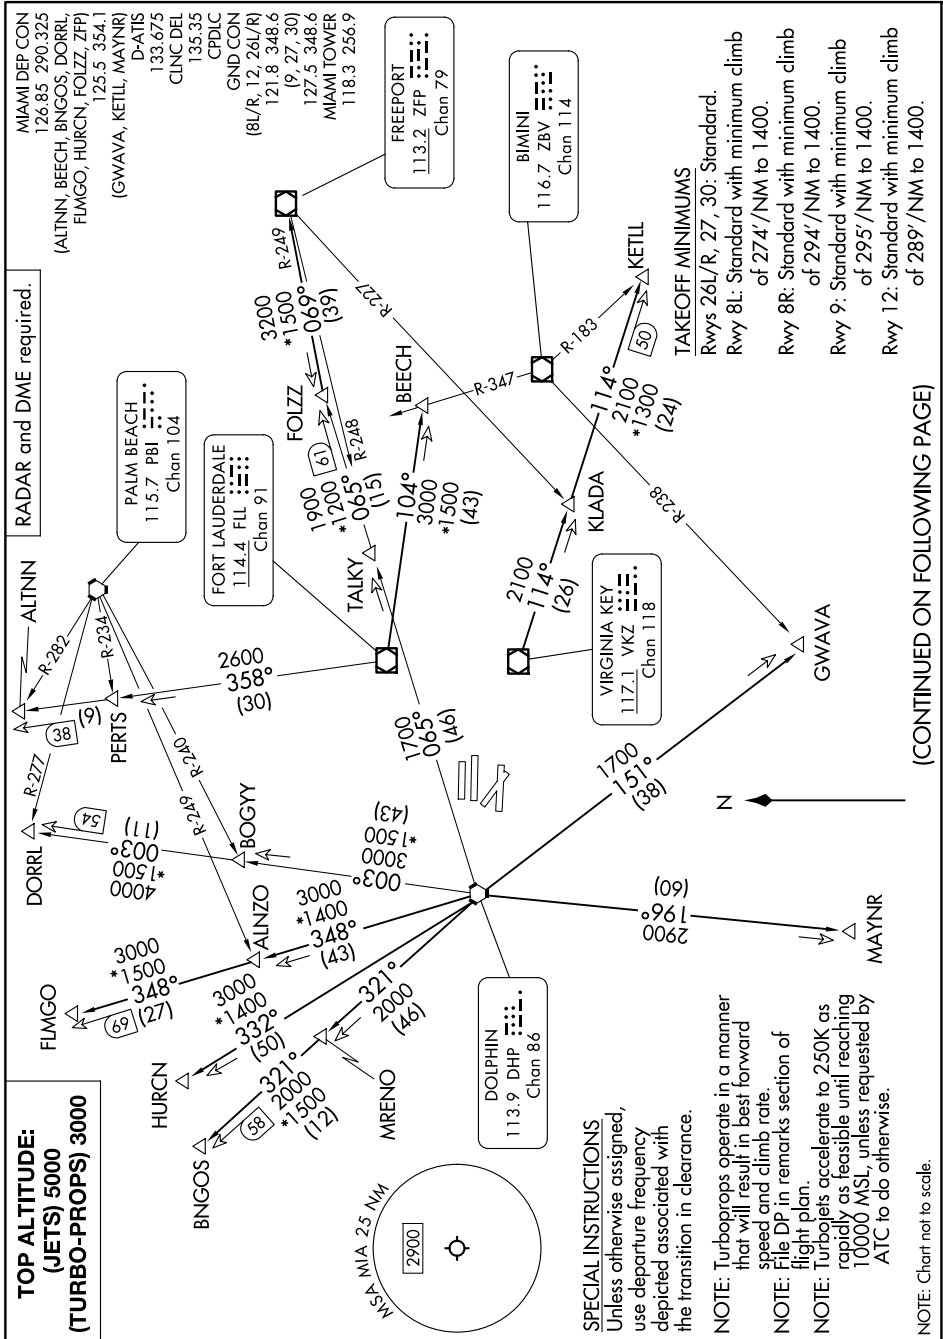

# MIAMI TWO DEPARTURE

SE-3, 14 MAY 2026 to 11 JUN 2026

# MIAMI TWO DEPARTURE