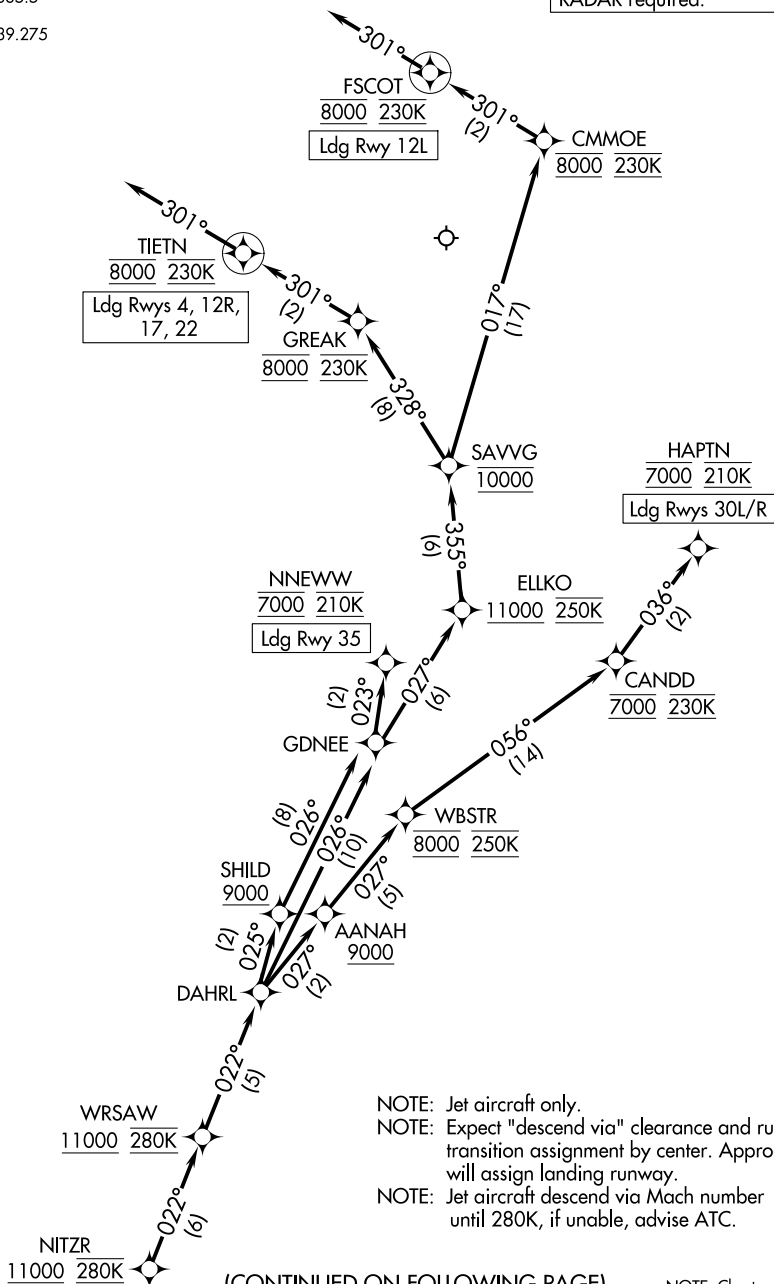

MINNEAPOLIS APP CON
135.475 335.5
D-ATIS
135.35 239.275

RNAV 1- DME/DME/IRU or GPS.
RADAR required.

(CONTINUED ON FOLLOWING PAGE)

NOTE: Chart not to scale.