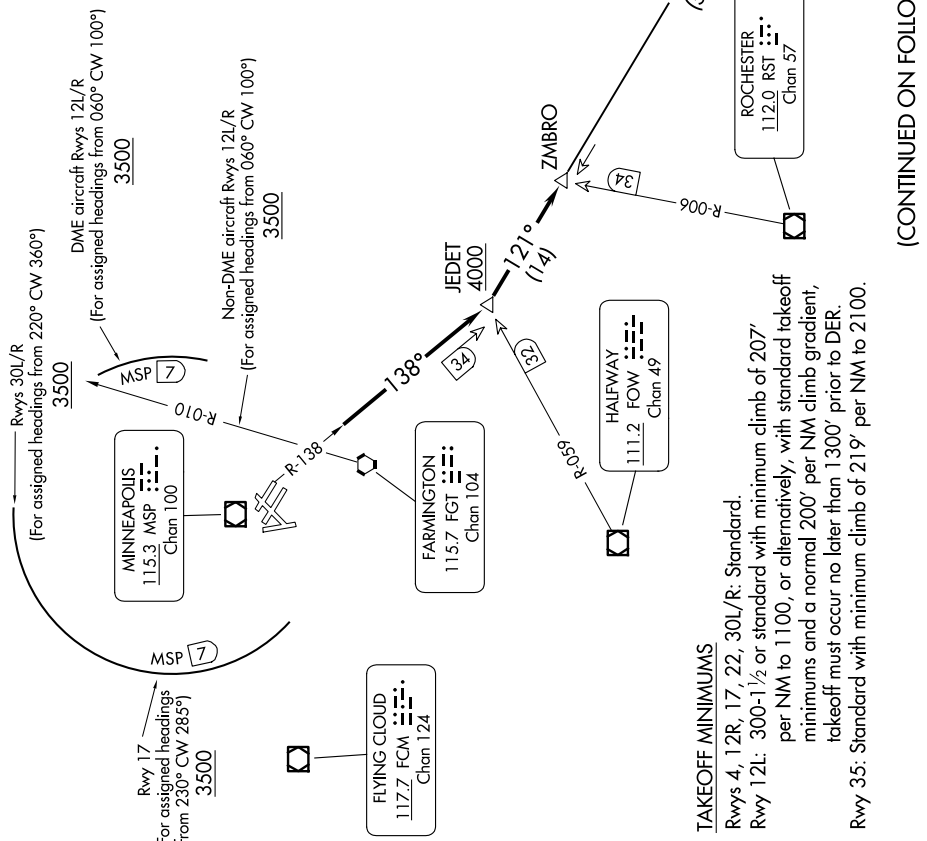

ZMBRO SEVEN DEPARTURE

MINNEAPOLIS DEP CON
SOUTH/EAST 124.7 284.7
NORTH/WEST 125.75 284.7
D-ATIS DEP
120.8
CLINC DEL
133.2
CPDIC
MINNEAPOLIS TOWER
123.95 273.55 (12L-30R)
126.7 273.55 (12R-30L, 4-22)
123.675 273.55 (17-35)

**TOP ALTITUDE:
(JETS) 7000/
(PROPS) 5000**

NC-1, 14 MAY 2026 to 11 JUN 2026

(CONTINUED ON FOLLOWING PAGE)

NC-1, 14 MAY 2026 to 11 JUN 2026