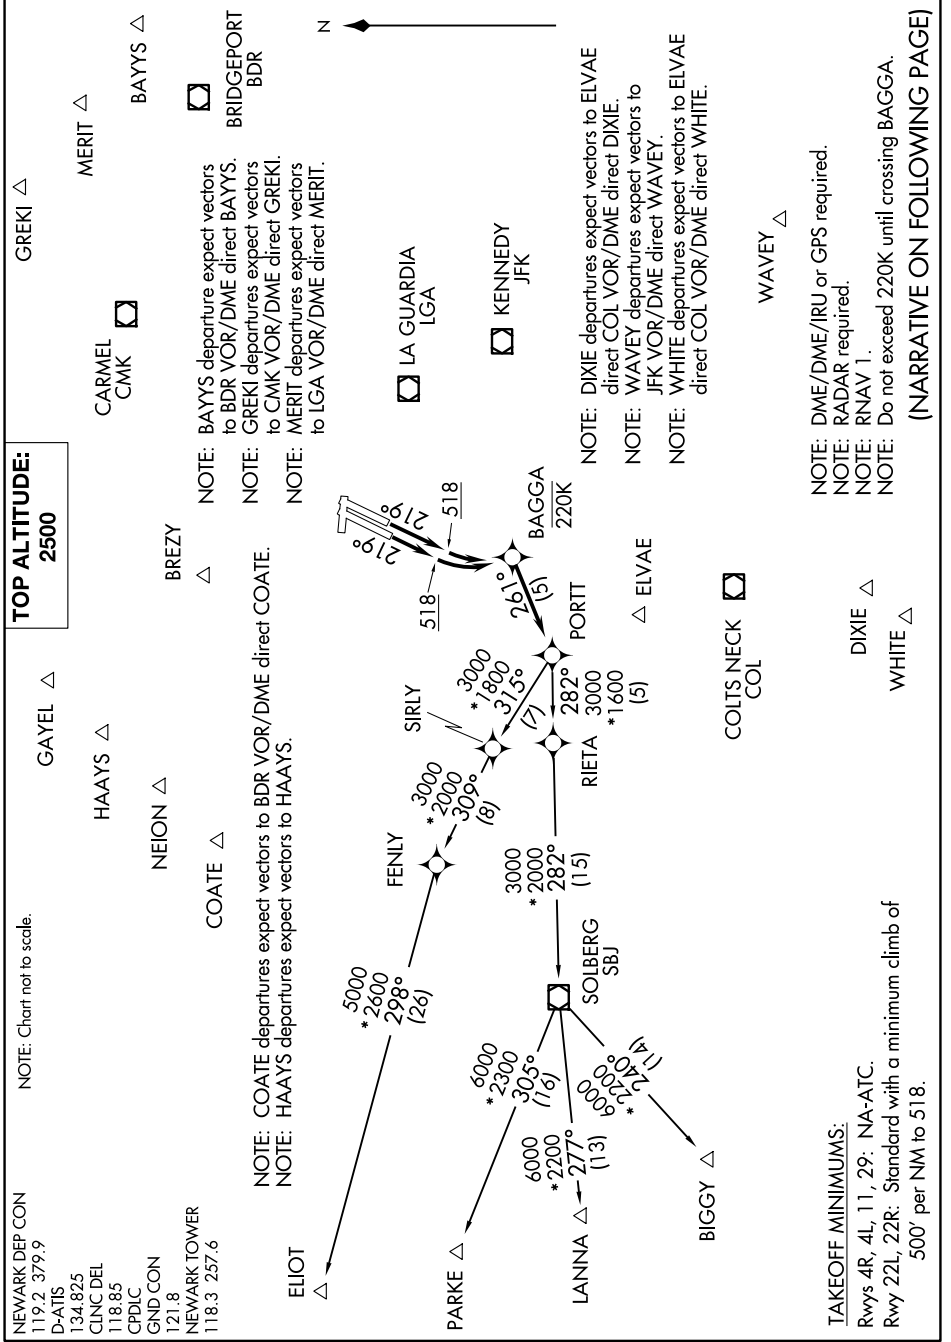

PORTT FOUR DEPARTURE (RNAV)

NEWARK, NEW JERSEY

NE-2, 14 MAY 2026 to 11 JUN 2026

PORTT FOUR DEPARTURE (RNAV)

NE-2, 14 MAY 2026 to 11 JUN 2026