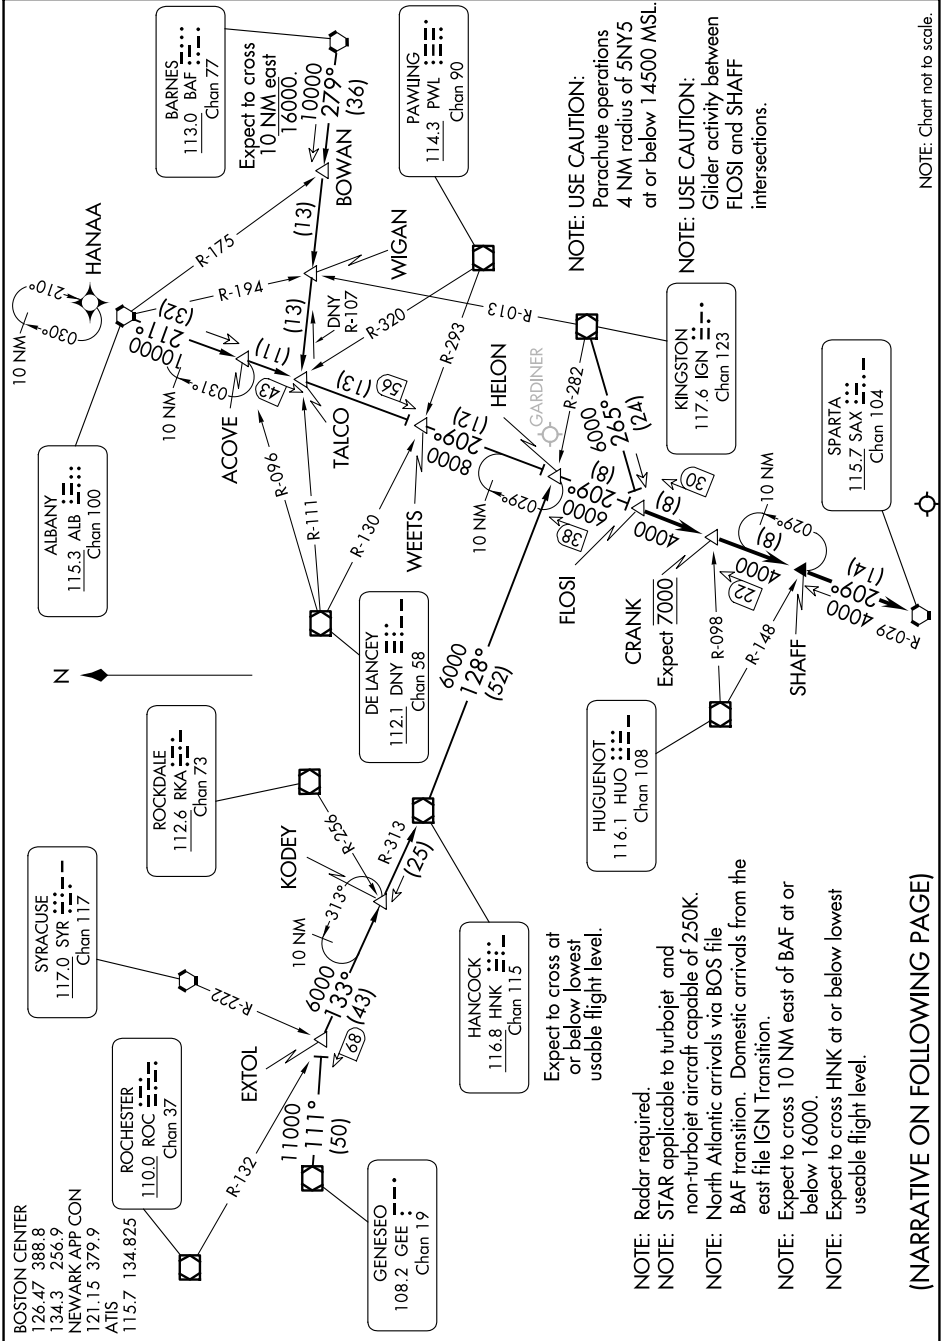

SHAFF SEVEN ARRIVAL

AL-285 (FAA)

NEWARK LIBERTY INTL (EWR)
NEWARK, NEW JERSEY

NE-2, 14 MAY 2026 to 11 JUN 2026

NOTE: Chart not to scale.

NE-2, 14 MAY 2026 to 11 JUN 2026

(NARRATIVE ON FOLLOWING PAGE)