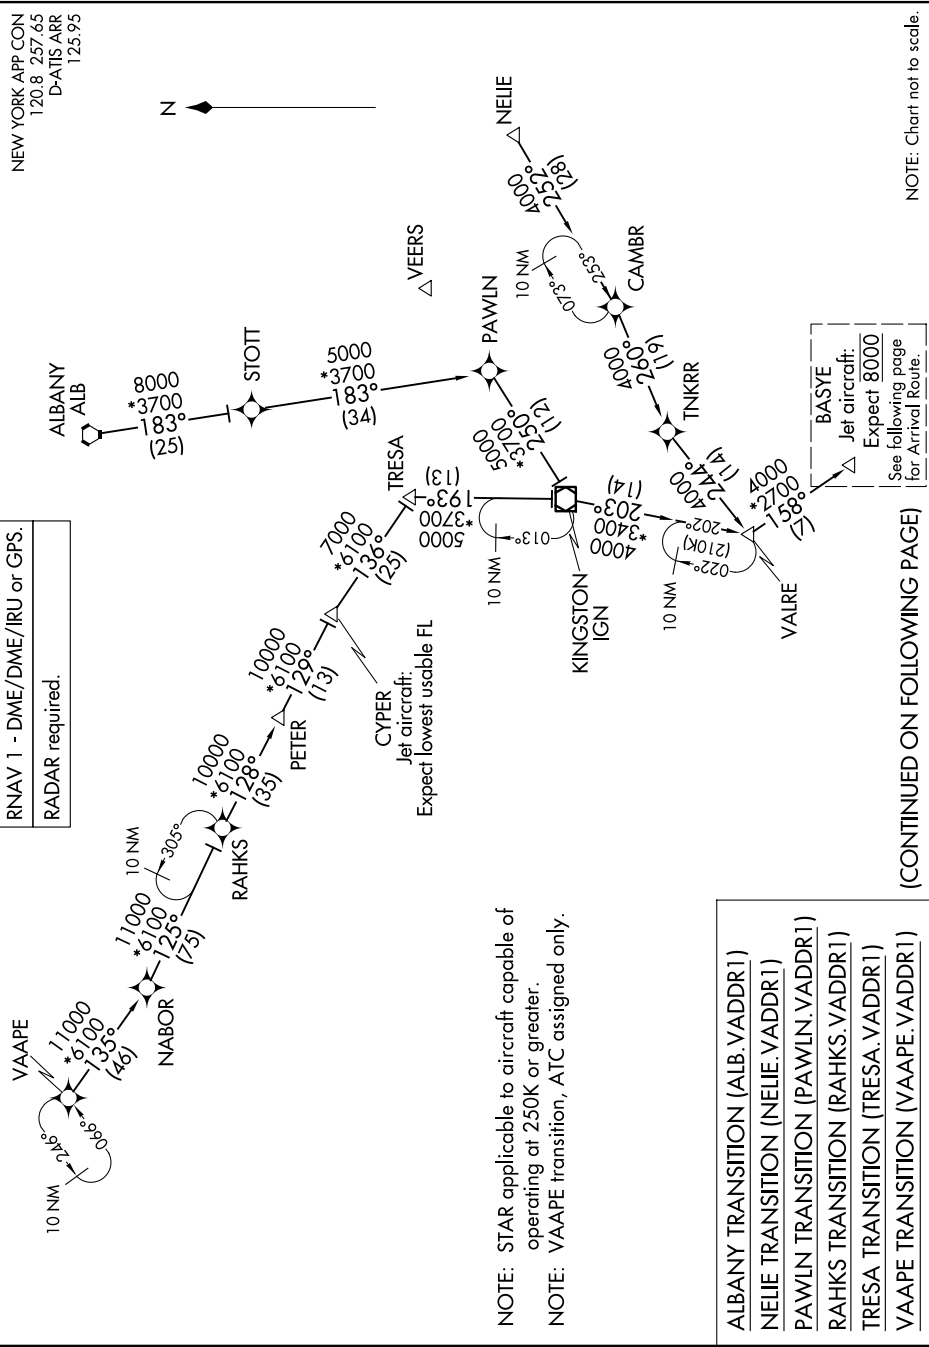

VADDR ONE ARRIVAL (RNAV) Transition Routes

NE-2, 14 MAY 2026 to 11 JUN 2026

RNAV 1 - DME/DME/IRU or GPS.
RADAR required.

VADDR ONE ARRIVAL (RNAV) Transition Routes (BASYE.VADDR1) 27NOV25

(CONTINUED ON FOLLOWING PAGE)

NE-2, 14 MAY 2026 to 11 JUN 2026

NOTE: Chart not to scale.

BASYE
Jet aircraft:
Expect 8000
See following page for Arrival Route.