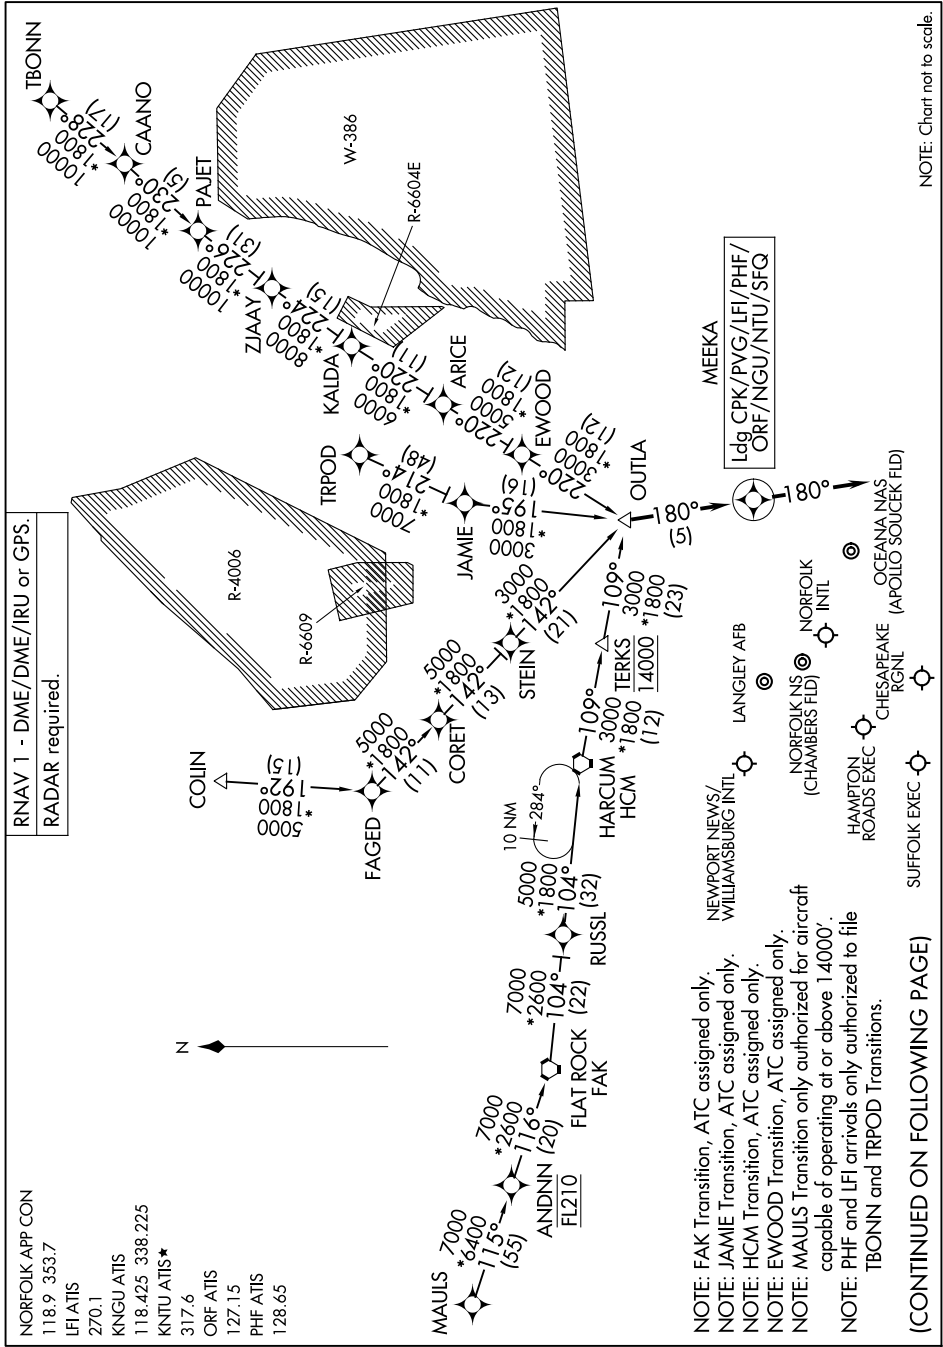

OUTLA ONE ARRIVAL (RNAV)

NORFOLK, VIRGINIA

NE-3, 14 MAY 2026 to 11 JUN 2026

NOTE: Chart not to scale.

NE-3, 14 MAY 2026 to 11 JUN 2026

OUTLA ONE ARRIVAL (RNAV)

(OUTLA.OUTLA1) 22JAN26

NORFOLK, VIRGINIA