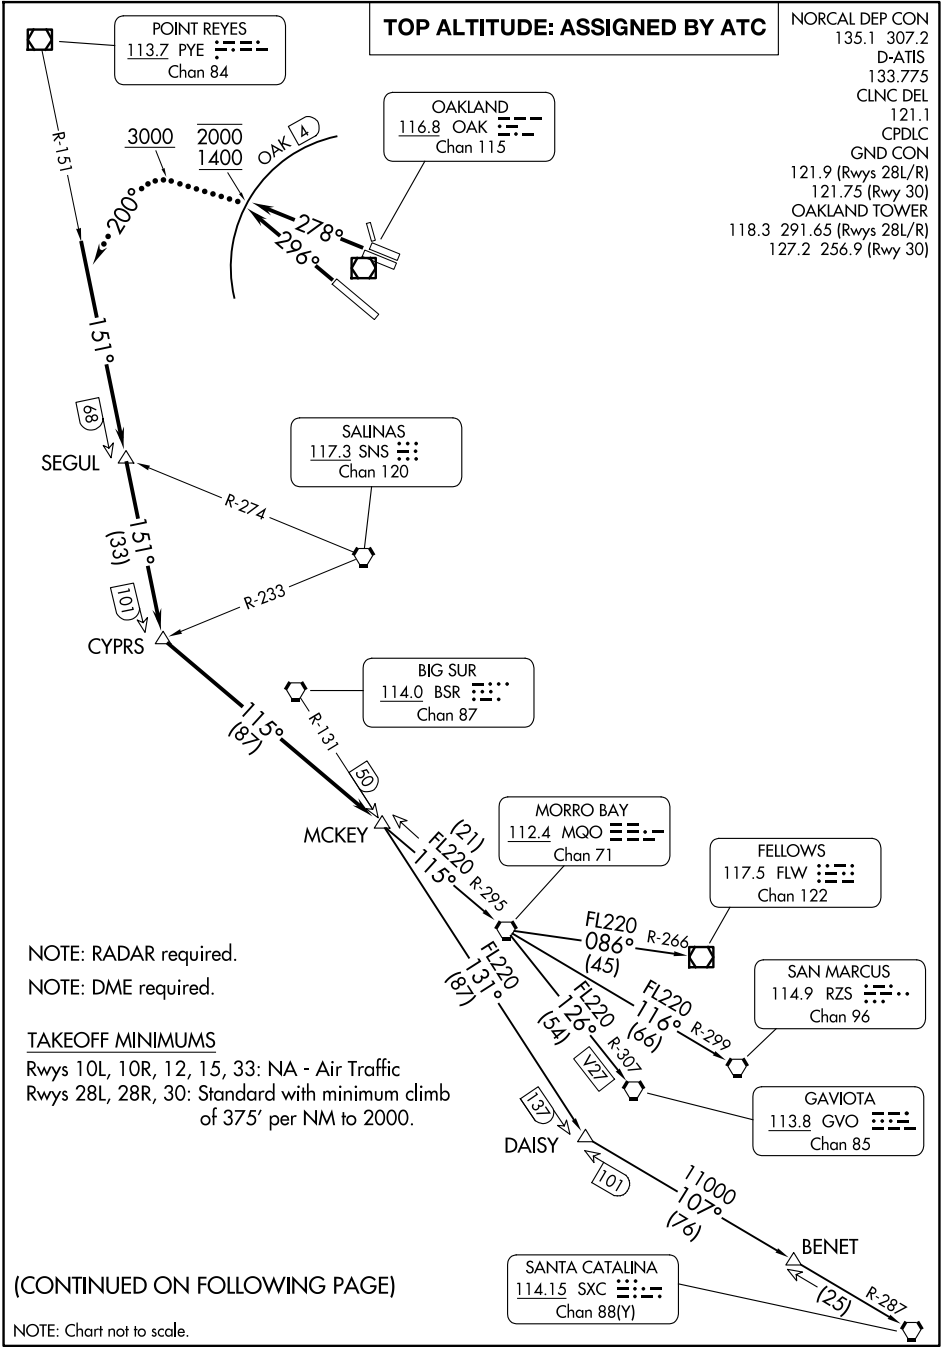

(COAST9.MCKEY) 25275
COAST NINE DEPARTURE

AL-294 (FAA)

OAKLAND SAN FRANCISCO BAY (OAK)
 OAKLAND, CALIFORNIA

SW-2, 14 MAY 2026 to 11 JUN 2026

SW-2, 14 MAY 2026 to 11 JUN 2026

(CONTINUED ON FOLLOWING PAGE)

NOTE: Chart not to scale.

COAST NINE DEPARTURE
 (COAST9.MCKEY) 01FEB18

OAKLAND, CALIFORNIA
 OAKLAND SAN FRANCISCO BAY (OAK)