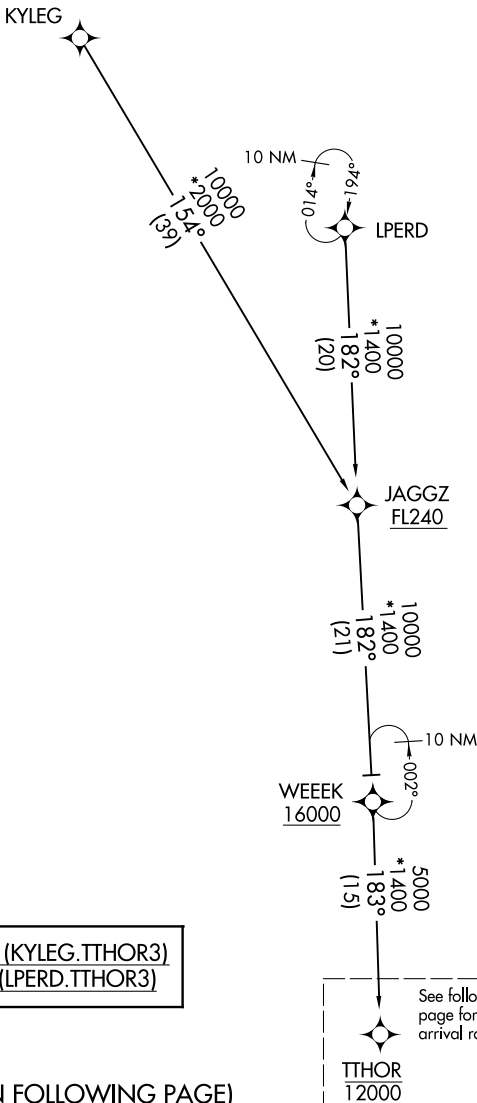

TTHOR THREE ARRIVAL (RNAV) Transition Routes

ORLANDO, FLORIDA

ORLANDO APP CON
 125.225 351.9
 DAYTONA APP CON
 118.85 353.825
 DAB ATIS
 132.875
 EVB ATIS
 124.625
 LEE ATIS
 134.325
 ORL ATIS
 127.25
 OMN ATIS
 118.475
 SFB ATIS
 125.975

RNAV 1 - DME/DME/IRU or GPS.
 RADAR required.

NOTE: Jet and turboprop aircraft only.

KYLEG TRANSITION (KYLEG.TTHOR3)
 LPERD TRANSITION (LPERD.TTHOR3)

(CONTINUED ON FOLLOWING PAGE)

NOTE: Chart not to scale.

SE-3, 14 MAY 2026 to 11 JUN 2026

SE-3, 14 MAY 2026 to 11 JUN 2026