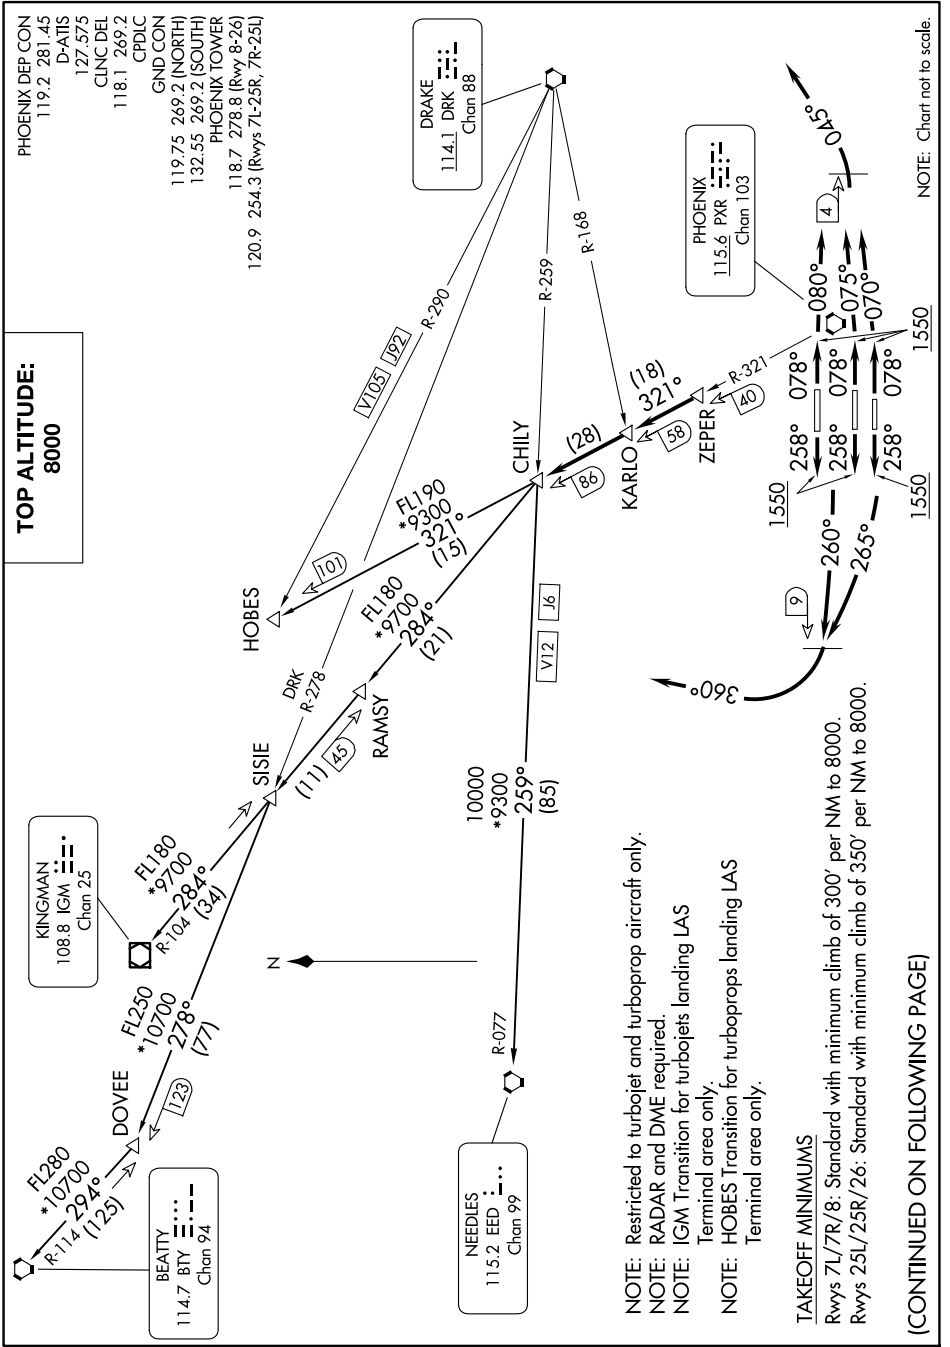

CHILY FOUR DEPARTURE

AL-322 (FAA)

PHOENIX SKY HARBOR INTL (PHX)

PHOENIX, ARIZONA

SW-4, 14 MAY 2026 to 11 JUN 2026

CHILY FOUR DEPARTURE

PHOENIX, ARIZONA

PHOENIX SKY HARBOR INTL (PHX)

SW-4, 14 MAY 2026 to 11 JUN 2026