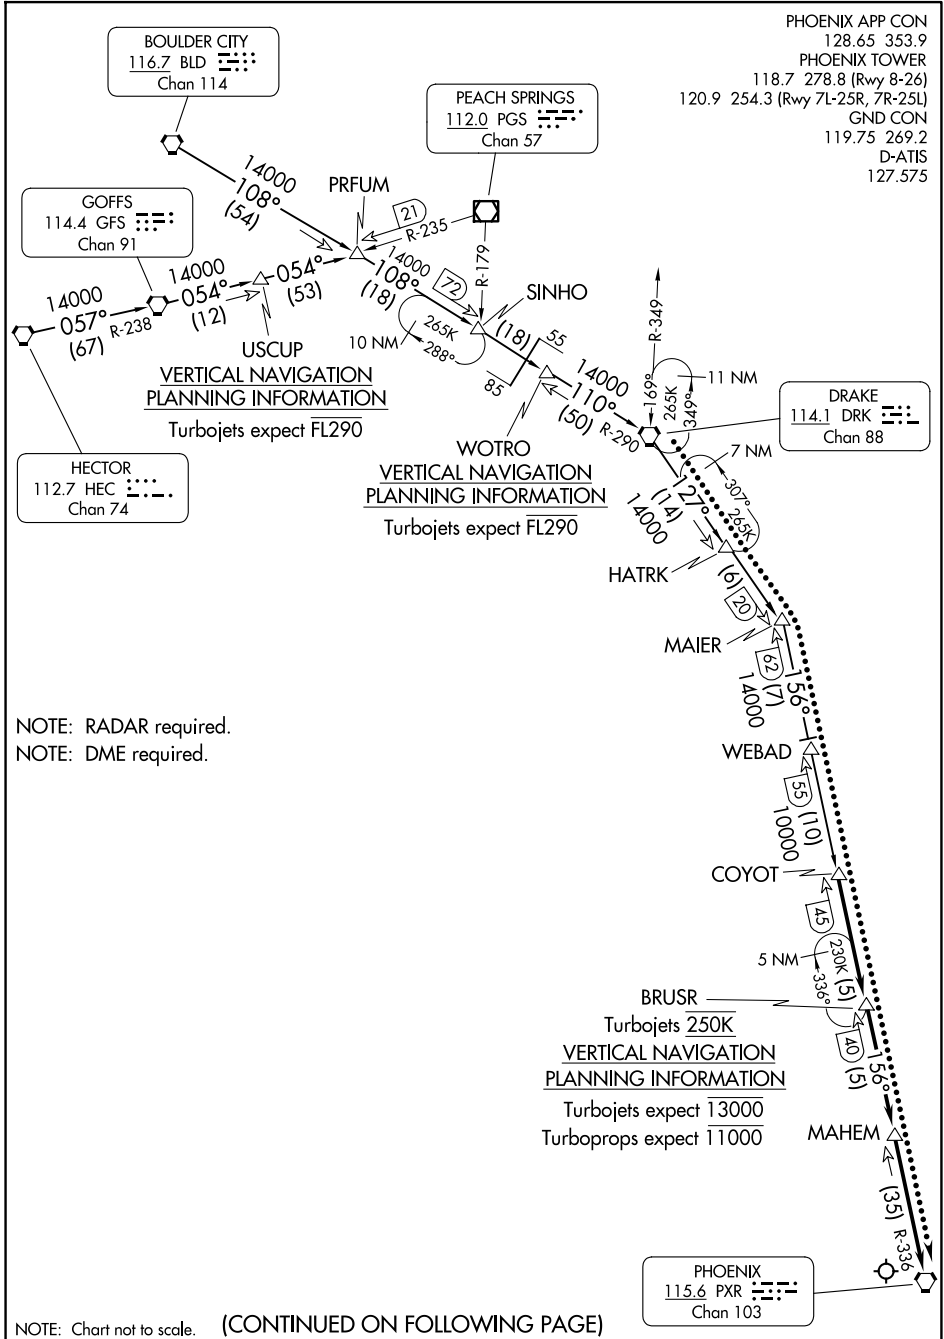

(COYOT.COYOT5) 23334  
**COYOT FIVE ARRIVAL**

AL-322 (FAA)

PHOENIX SKY HARBOR INTL (PHX)  
 PHOENIX, ARIZONA

PHOENIX APP CON 128.65 353.9  
 PHOENIX TOWER 118.7 278.8 (Rwy 8-26)  
 120.9 254.3 (Rwy 7L-25R, 7R-25L)  
 GND CON 119.75 269.2  
 D-ATIS 127.575

NOTE: RADAR required.  
 NOTE: DME required.

NOTE: Chart not to scale. (CONTINUED ON FOLLOWING PAGE)

SW-4, 14 MAY 2026 to 11 JUN 2026

SW-4, 14 MAY 2026 to 11 JUN 2026

**COYOT FIVE ARRIVAL**  
 (COYOT.COYOT5) 16JUL20