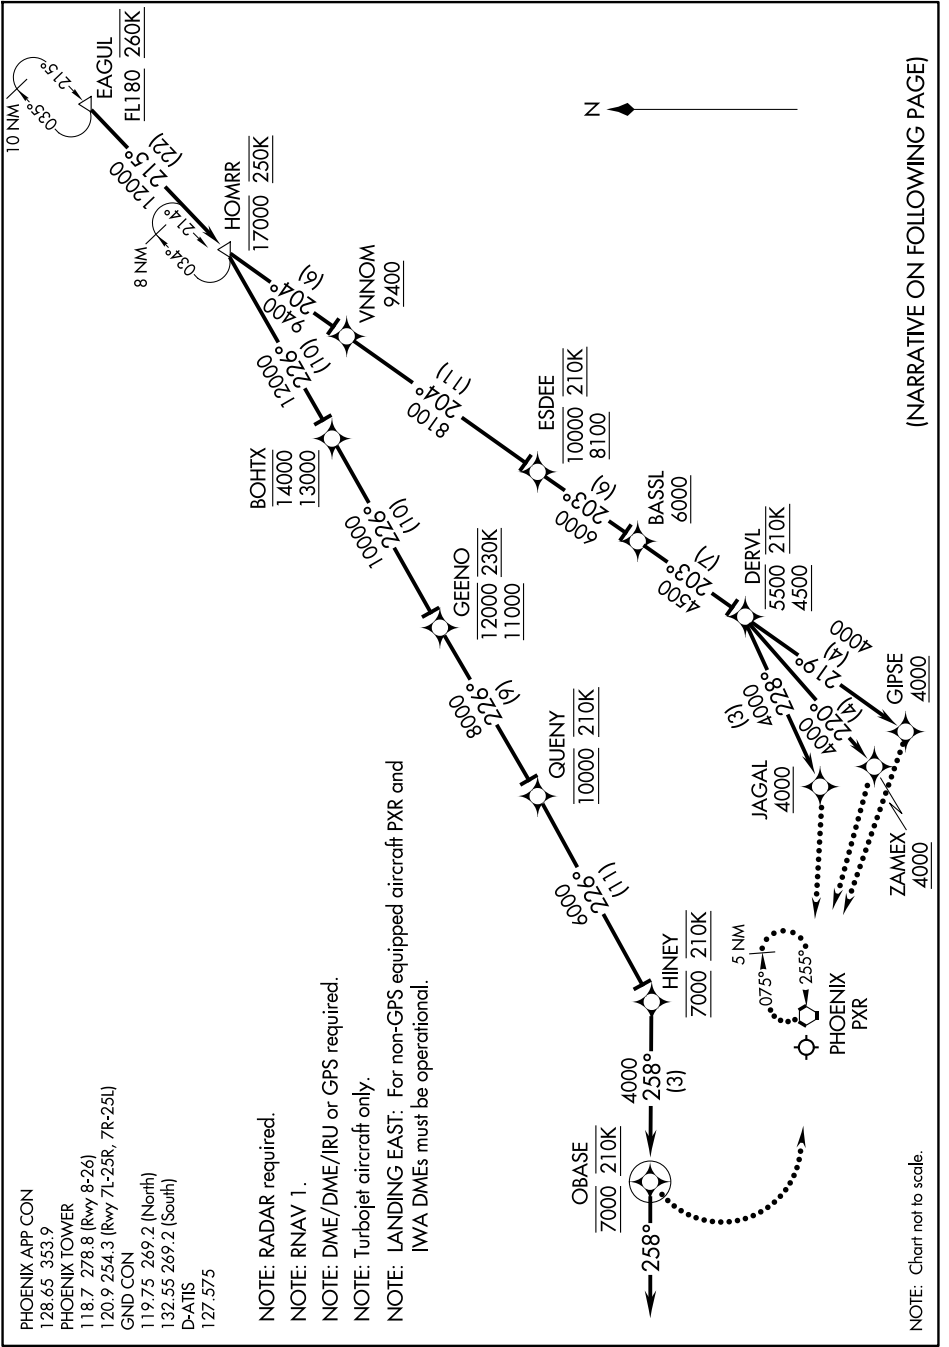

EAGUL SIX ARRIVAL (RNAV) Arrival Routes

SW-4, 14 MAY 2026 to 11 JUN 2026

(NARRATIVE ON FOLLOWING PAGE)

SW-4, 14 MAY 2026 to 11 JUN 2026