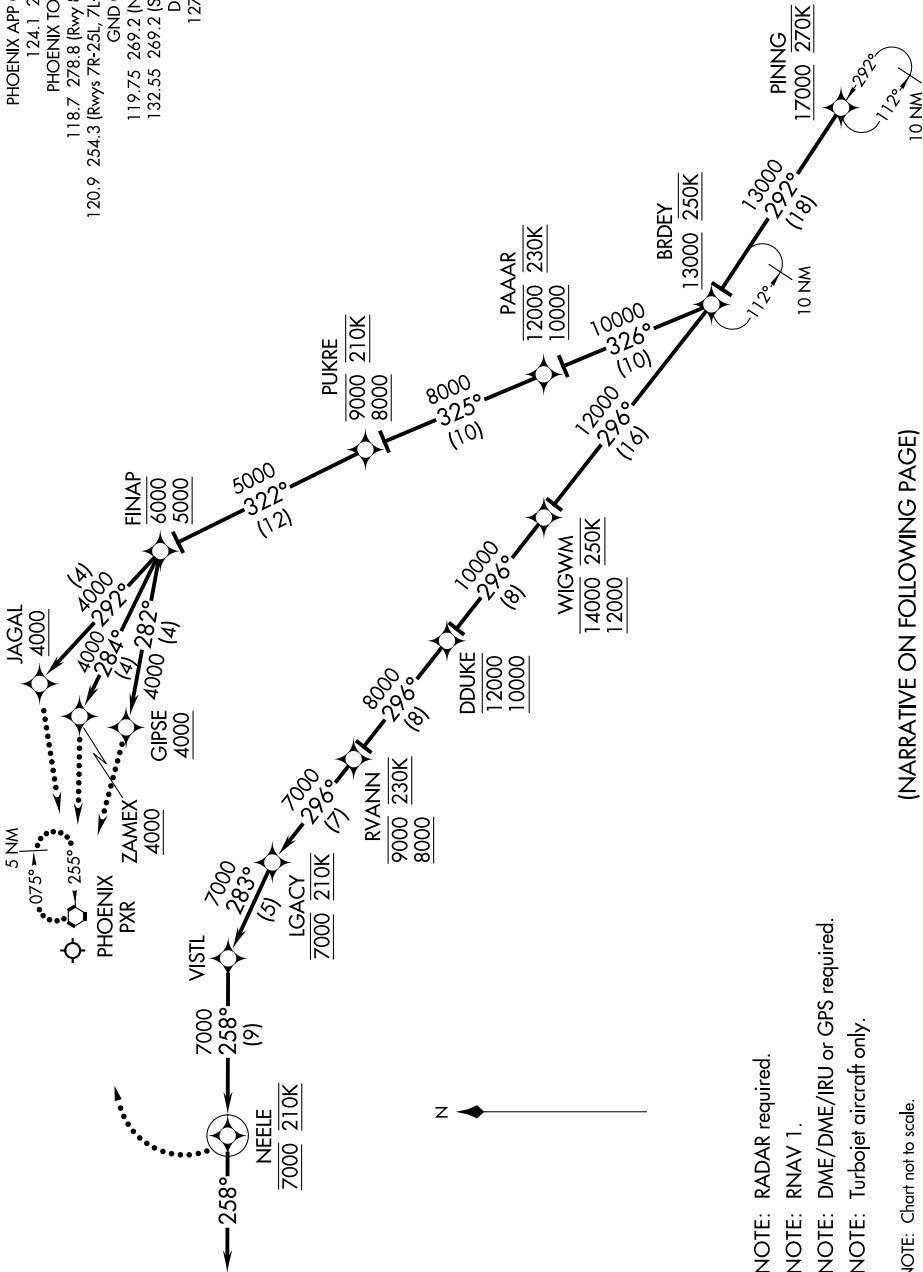

(PING.PINNG1) 17117

AL-322 (FAA)

PING ONE ARRIVAL (RNAV) Arrival Routes

PHOENIX SKY HARBOR INTL (PHX)

PHOENIX, ARIZONA

PHOENIX APP CON
124.1 256.9
PHOENIX TOWER
118.7 278.8 (Rwy 8-26)
120.9 254.3 (Rwys 7R-25L, 7L-25R)
GND CON
119.75 269.2 (North)
132.55 269.2 (South)
D-ATIS
127.575

(NARRATIVE ON FOLLOWING PAGE)

- NOTE: RADAR required.
- NOTE: RNAV 1.
- NOTE: DME/DME/IRU or GPS required.
- NOTE: Turbojet aircraft only.
- NOTE: Chart not to scale.

SW-4, 14 MAY 2026 to 11 JUN 2026

SW-4, 14 MAY 2026 to 11 JUN 2026

PING ONE ARRIVAL (RNAV) Arrival Routes

(PING.PINNG1) 18SEP14

PHOENIX SKY HARBOR INTL (PHX)

PHOENIX, ARIZONA