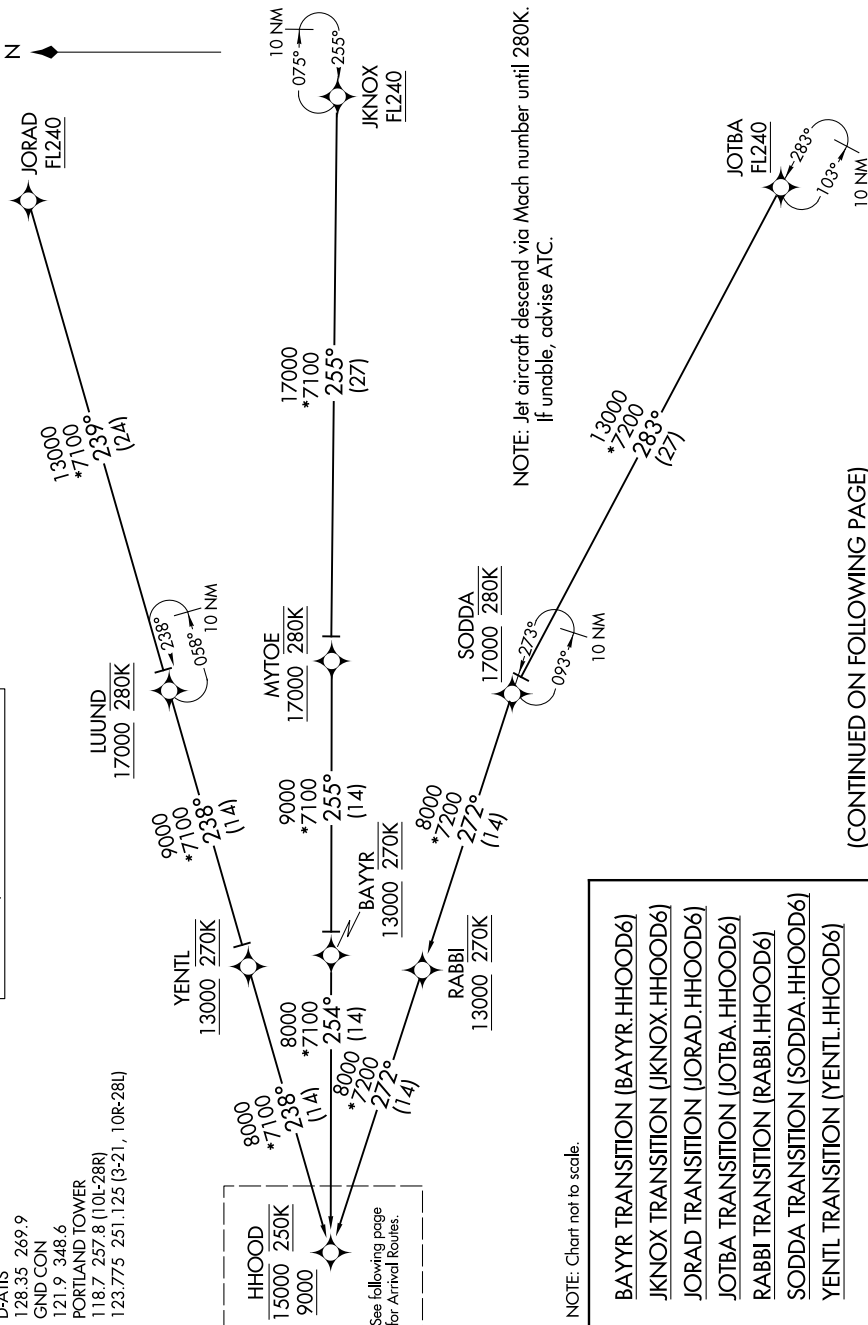

HHOOD SIX ARRIVAL (RNAV) Transition Routes

NW-1, 14 MAY 2026 to 11 JUN 2026

RNAV 1 - DME/DME/IRU or GPS.
RADAR required.

PORTLAND APP CON
124.35 299.2
D-ATIS
128.35 269.9
GND CON
121.9 348.6
PORTLAND TOWER
118.7 257.8 (101-28R)
123.775 251.125 (3-21, 10R-28L)

HHOOD
15000 250K
9000
See following page
for Arrival Routes.

NOTE: Chart not to scale.

- BAYYR TRANSITION (BAYYR.HHOOD6)
- JKNOX TRANSITION (JKNOX.HHOOD6)
- JORAD TRANSITION (JORAD.HHOOD6)
- JOTBA TRANSITION (JOTBA.HHOOD6)
- RABBI TRANSITION (RABBI.HHOOD6)
- SODDA TRANSITION (SODDA.HHOOD6)
- YENTL TRANSITION (YENTL.HHOOD6)

(CONTINUED ON FOLLOWING PAGE)

NW-1, 14 MAY 2026 to 11 JUN 2026

HHOOD SIX ARRIVAL (RNAV) Transition Routes