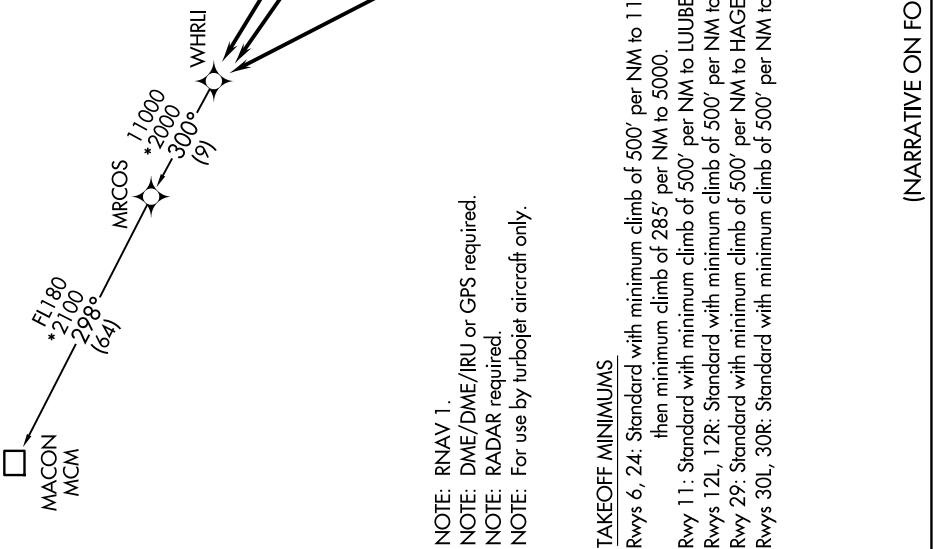

# WHRLI SEVEN DEPARTURE (RNAV)

AL-360 (FAA)

ST LOUIS LAMBERT INTL (STL)

ST. LOUIS, MISSOURI

NC-3, 14 MAY 2026 to 11 JUN 2026

**TOP ALTITUDE:  
5000**

D-AIS 125.025 379.925  
 CLNC DEL 119.5 363.1  
 CPDLC  
 GND CON 121.9 348.6 (Inbound)  
 121.65 377.175 (Outbound)  
 118.925 227.125 (Rwy 11/29)  
 ST. LOUIS TOWER 120.05 284.6 (Rwys 12L/30R, 24)  
 118.5 257.7 (Rwy 12R/30L)  
 132.475 239.275 (Rwys 6, 11/29)  
 ST. LOUIS DEP CON 128.1 307.05

(NARRATIVE ON FOLLOWING PAGE)

TRAVS

NOTE: Chart not to scale.