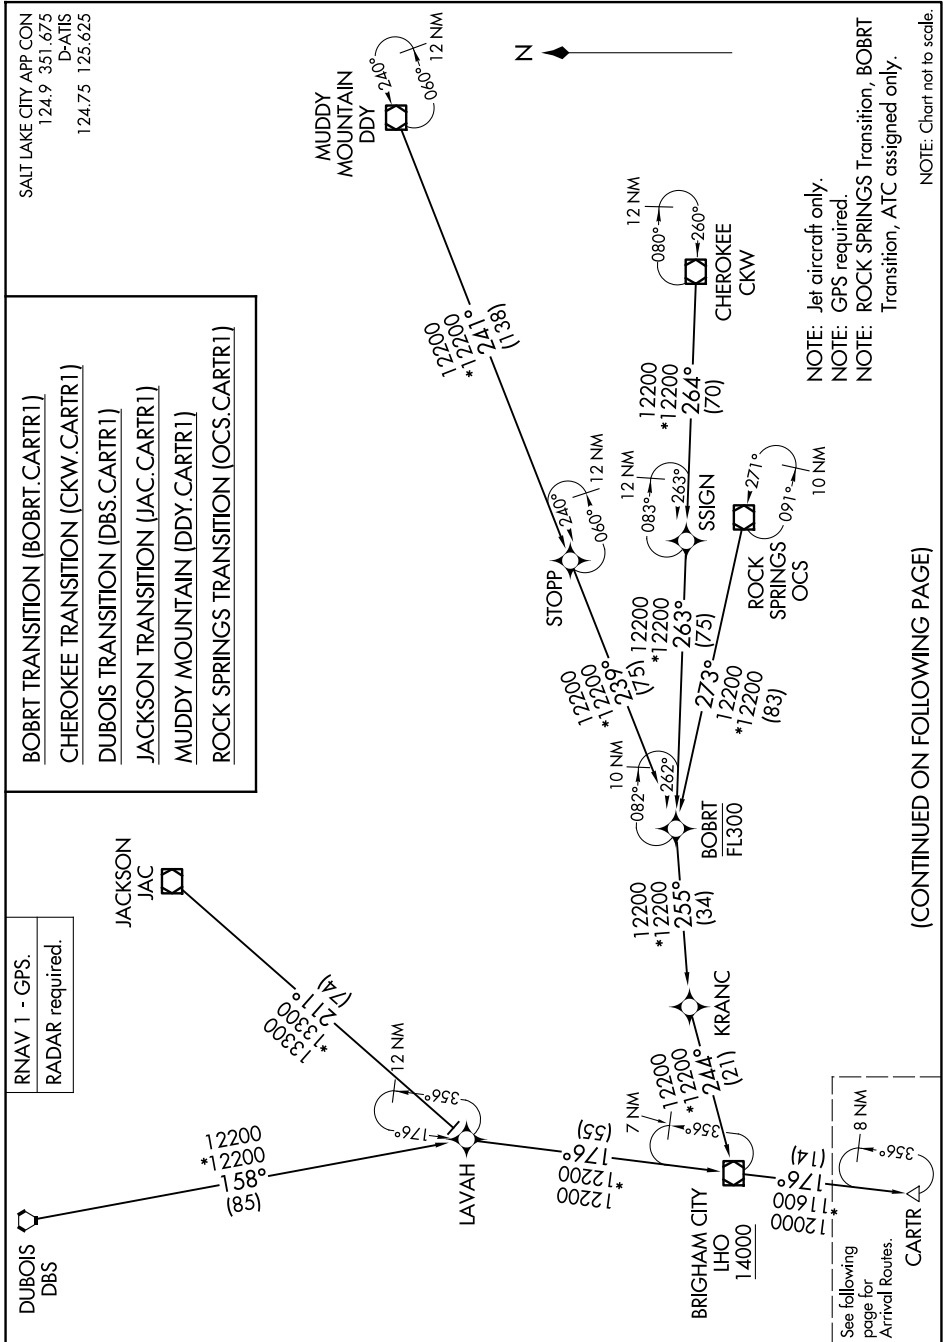

CARTR ONE ARRIVAL (RNAV) Transition Routes

SW-4, 14 MAY 2026 to 11 JUN 2026

(CONTINUED ON FOLLOWING PAGE)

SW-4, 14 MAY 2026 to 11 JUN 2026

CARTR ONE ARRIVAL (RNAV) Transition Routes