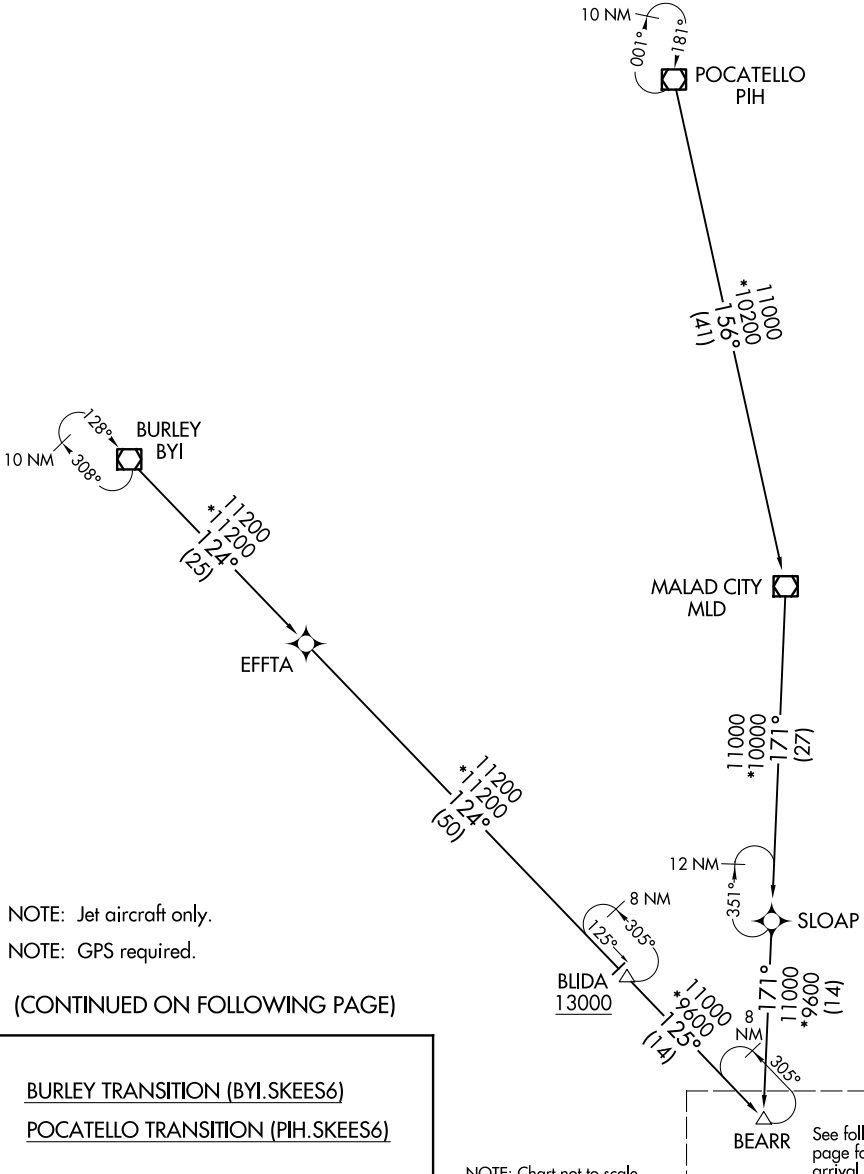

(BEARR.SKEES6) 25051

SKEES SIX ARRIVAL (RNAV) Transition Routes AL-365 (FAA)

SALT LAKE CITY INTL (SLC)
SALT LAKE CITY, UTAH

SALT LAKE CITY APP CON
124.9 290.3
D-ATIS
124.75 125.625

RNAV 1 - GPS.
RADAR required.

NOTE: Jet aircraft only.
NOTE: GPS required.

(CONTINUED ON FOLLOWING PAGE)

BURLEY TRANSITION (BYI.SKEES6)
POCATELLO TRANSITION (PIH.SKEES6)

NOTE: Chart not to scale.

See following page for arrival routes

SW-4, 14 MAY 2026 to 11 JUN 2026

SW-4, 14 MAY 2026 to 11 JUN 2026

SKEES SIX ARRIVAL (RNAV) Transition Routes (BEARR.SKEES6) 20FEB25

SALT LAKE CITY, UTAH
SALT LAKE CITY INTL (SLC)