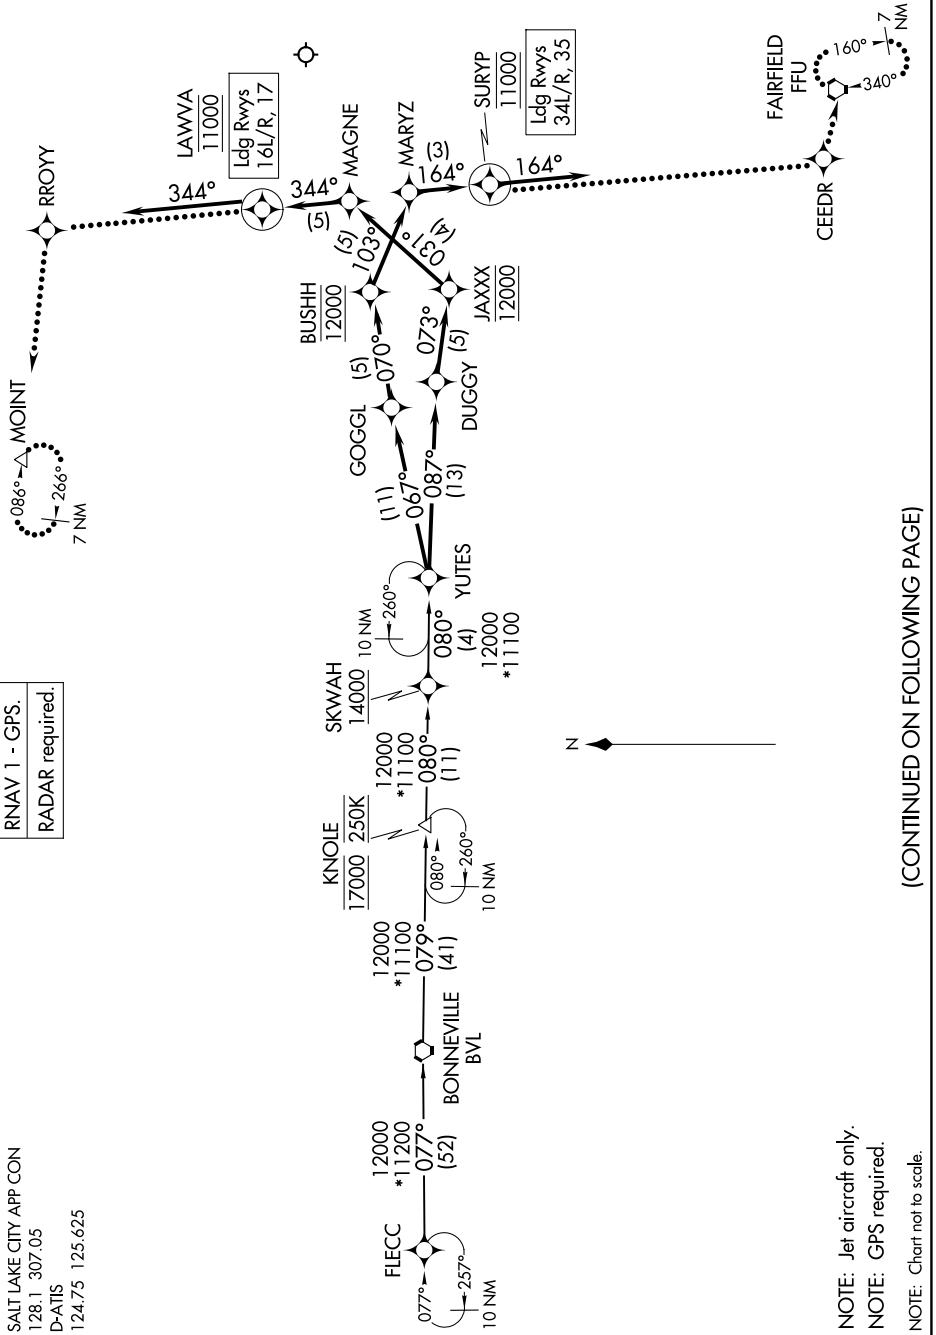

# YUTES TWO ARRIVAL (RNAV)

AL-365 (FAA)

SALT LAKE CITY INTL (SLC)  
SALT LAKE CITY, UTAH

SW-4, 14 MAY 2026 to 11 JUN 2026

SALT LAKE CITY APP CON  
128.1 307.05  
D-ATIS  
124.75 125.625

RNAV 1 - GPS.  
RADAR required.

NOTE: Jet aircraft only.  
NOTE: GPS required.  
NOTE: Chart not to scale.

(CONTINUED ON FOLLOWING PAGE)

SW-4, 14 MAY 2026 to 11 JUN 2026