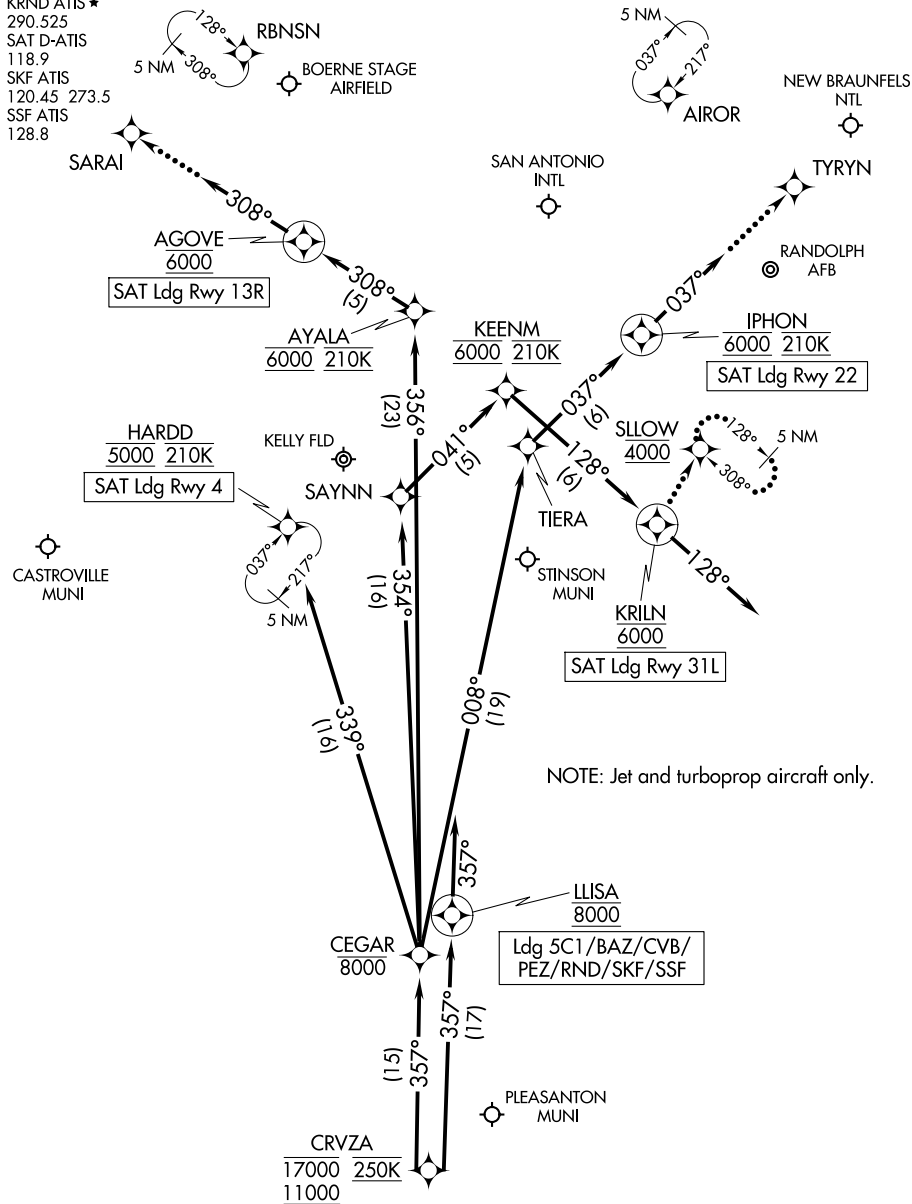

# CRVZA TWO ARRIVAL (RNAV) Arrival Routes

SAN ANTONIO, TEXAS

SAN ANTONIO APP CON  
 125.7 290.225  
 BAZ ATIS  
 119.325  
 KRND ATIS ★  
 290.525  
 SAT D-ATIS  
 118.9  
 SKF ATIS  
 120.45 273.5  
 SSF ATIS  
 128.8

RNAV 1 - DME/DME/IRU or GPS.

RADAR required.

NOTE: Chart not to scale.

(CONTINUED ON FOLLOWING PAGE)

SC-3, 14 MAY 2026 to 11 JUN 2026

SC-3, 14 MAY 2026 to 11 JUN 2026

# CRVZA TWO ARRIVAL (RNAV) Arrival Routes

SAN ANTONIO, TEXAS