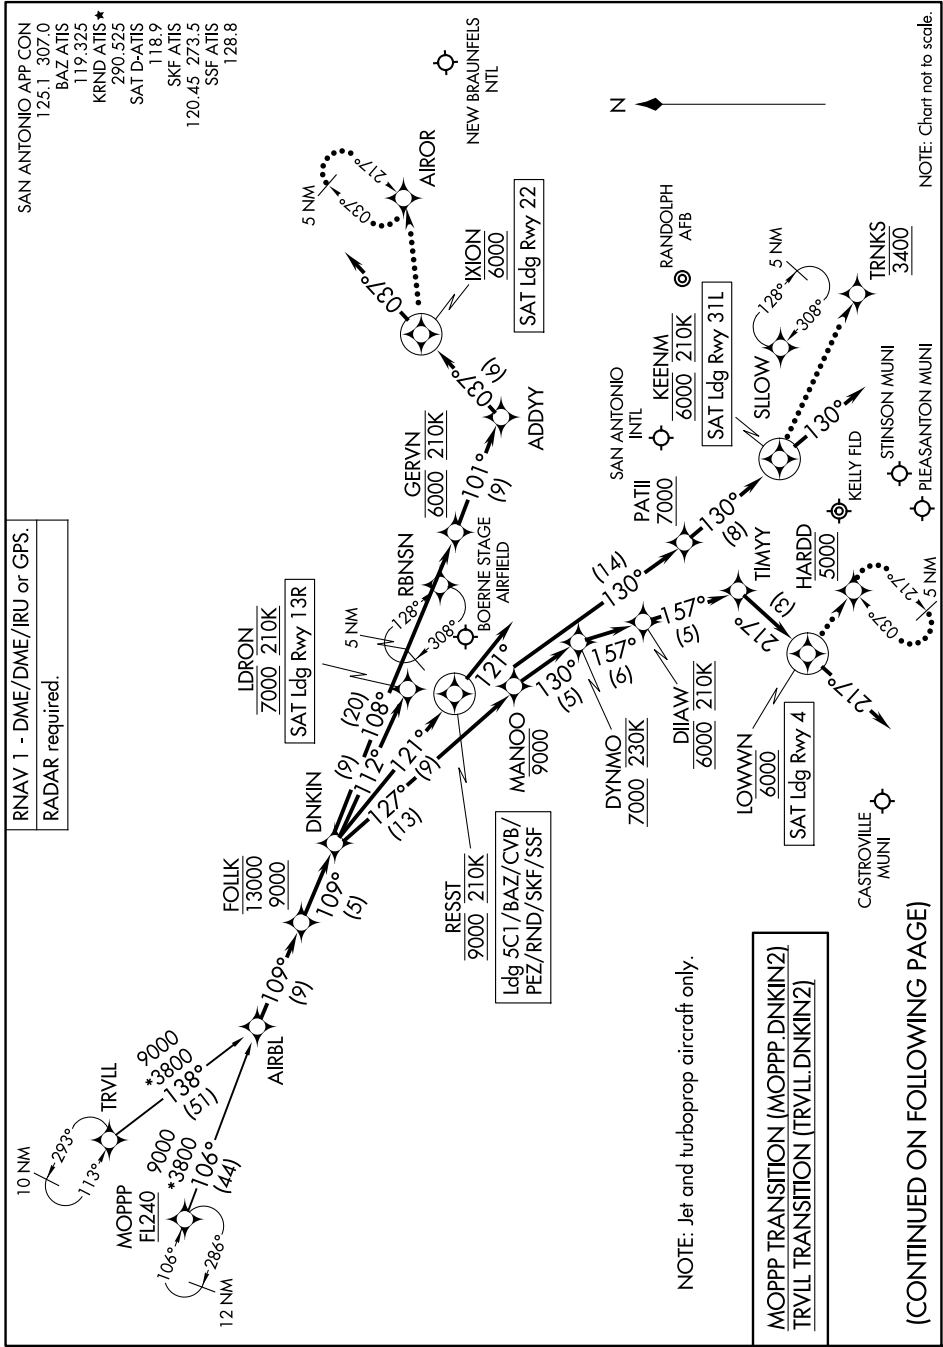

DNKIN TWO ARRIVAL (RNAV)

SAN ANTONIO, TEXAS

SAN ANTONIO APP CON
 125.1 307.0
 BAZ ATIS
 119.325
 KRND ATIS *
 290.525
 SAT D-ATIS
 118.9
 SKF ATIS
 120.45 273.5
 SSF ATIS
 128.8

SC-3, 14 MAY 2026 to 11 JUN 2026

DNKIN TWO ARRIVAL (RNAV)

SAN ANTONIO, TEXAS

SC-3, 14 MAY 2026 to 11 JUN 2026