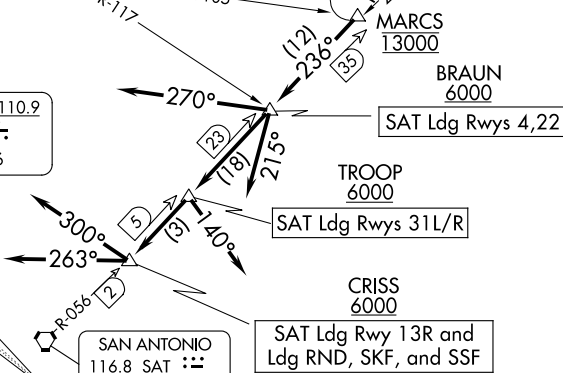

MARCS TWO ARRIVAL

SAN ANTONIO, TEXAS

SAN ANTONIO APP CON
 127.1 269.1
 KRND ATIS★
 290.525
 KSKF ATIS
 120.45 273.5
 SAT D-ATIS
 118.9
 SSF ATIS
 128.8

WACO
 115.3 ACT
 Chan 100

RADAR required

MAVERICK
 113.1 TTT
 Chan 78

GOOCH SPRINGS
 112.5 AGJ
 Chan 72

NOTE: CLL Transition, ATC assigned only.
 NOTE: CWK Transition for WACO or GRAY
 terminal area departures only.

COLLEGE STATION
 113.3 CLL
 Chan 80

STONEWALL
 113.8 STV
 Chan 85

CENTEX
 112.8 CWK
 Chan 75

LOCALIZER 110.9
 I-ANT
 Chan 46

SAN ANTONIO
 116.8 SAT
 Chan 115

RANDOLPH AFB

KELLY FLD

STINSON MUNI

LOCALIZER 109.7
 I-SAT
 Chan 34

LOCALIZER 110.9
 I-HZ
 Chan 46

(CONTINUED ON FOLLOWING PAGE)

NOTE: Chart not to scale

MARCS TWO ARRIVAL

SAN ANTONIO, TEXAS

SC-3, 14 MAY 2026 to 11 JUN 2026

SC-3, 14 MAY 2026 to 11 JUN 2026