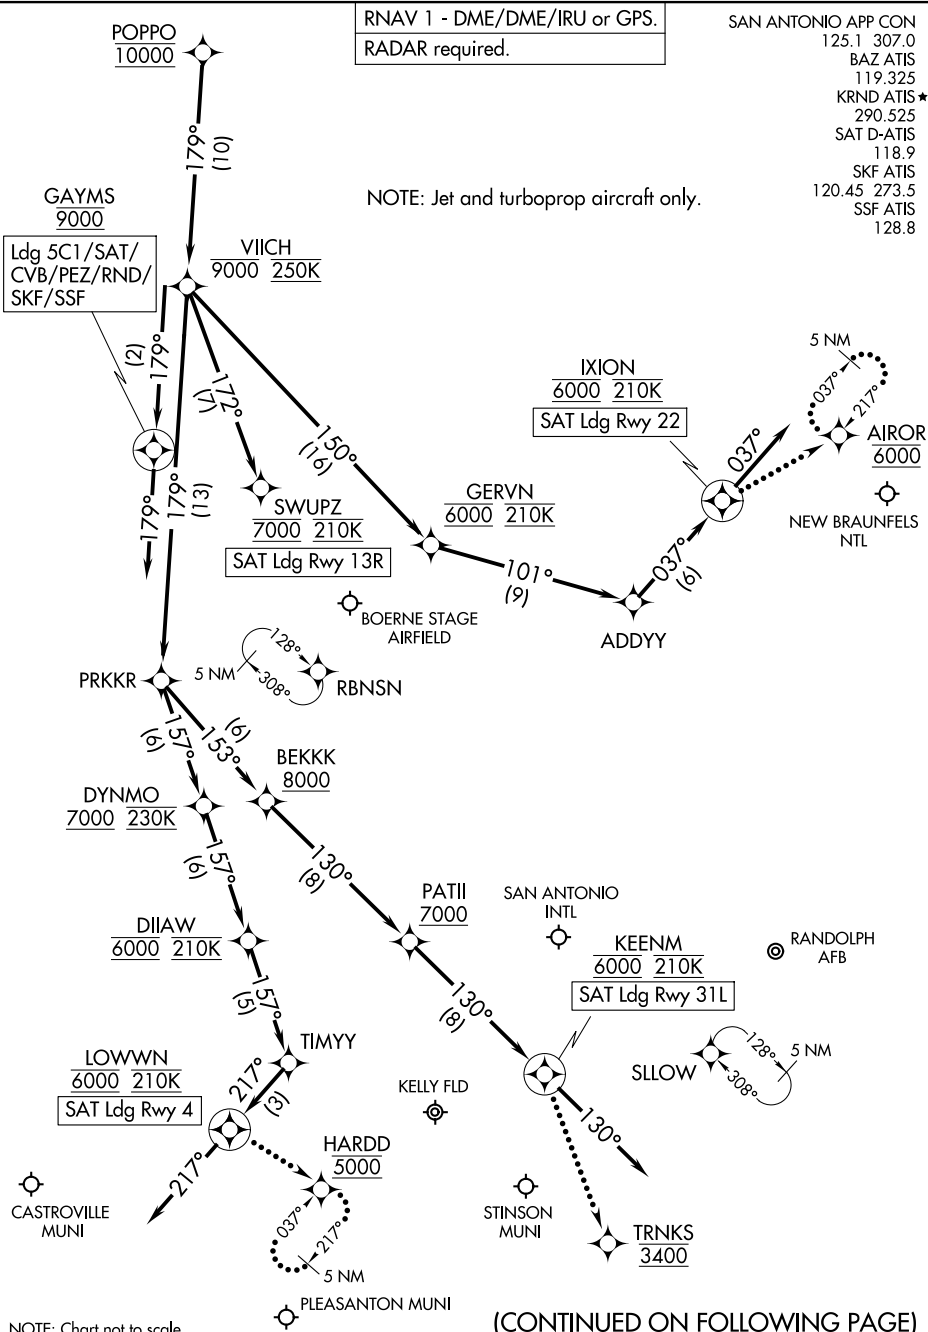

# POPPO TWO ARRIVAL (RNAV) Arrival Routes

SAN ANTONIO, TEXAS

RNAV 1 - DME/DME/IRU or GPS.
RADAR required.

SAN ANTONIO APP CON  
 125.1 307.0  
 BAZ ATIS  
 119.325  
 KRND ATIS★  
 290.525  
 SAT D-ATIS  
 118.9  
 SKF ATIS  
 120.45 273.5  
 SSF ATIS  
 128.8

NOTE: Jet and turboprop aircraft only.

Ldg 5C1/SAT/ CVB/PEZ/RND/ SKF/SSF
---

NOTE: Chart not to scale.

(CONTINUED ON FOLLOWING PAGE)

SC-3, 14 MAY 2026 to 11 JUN 2026

SC-3, 14 MAY 2026 to 11 JUN 2026

# POPPO TWO ARRIVAL (RNAV) Arrival Routes

SAN ANTONIO, TEXAS