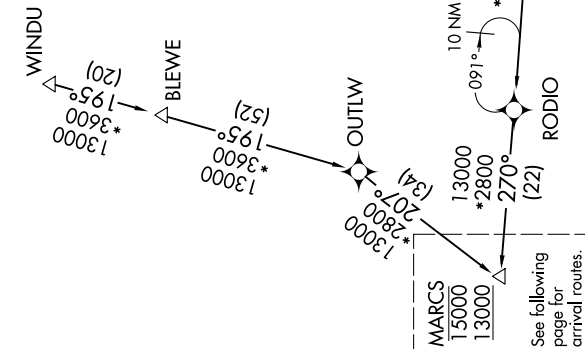

QERVO THREE ARRIVAL (RNAV) Transition Routes

SAN ANTONIO, TEXAS

SC-3, 14 MAY 2026 to 11 JUN 2026

- ANNGY TRANSITION (ANNGY.QERVO3)
- BLEWE TRANSITION (BLEWE.QERVO3)
- CAAGE TRANSITION (CAAGE.QERVO3)
- MOLLR TRANSITION (MOLLR.QERVO3)
- WAILN TRANSITION (WAILN.QERVO3)
- WINDU TRANSITION (WINDU.QERVO3)

RNAV 1-DME/DME/IRU or GPS.
RADAR required.

SAN ANTONIO APP CON
127.1 269.1
BAZ ATIS
119.325
KRND ATIS *
290.525
SAT D-ATIS
118.9
SKF ATIS
120.45 273.5
SSF ATIS
128.8

NOTE: Jet and turboprop aircraft only.
NOTE: WAILN Transition for Houston terminal area departures only.

MARCS
15000
13000
See following page for arrival routes.

(CONTINUED ON FOLLOWING PAGE)

NOTE: Chart not to scale.

SC-3, 14 MAY 2026 to 11 JUN 2026

QERVO THREE ARRIVAL (RNAV) Transition Routes

(MARCS.QERVO3) 27NOV25