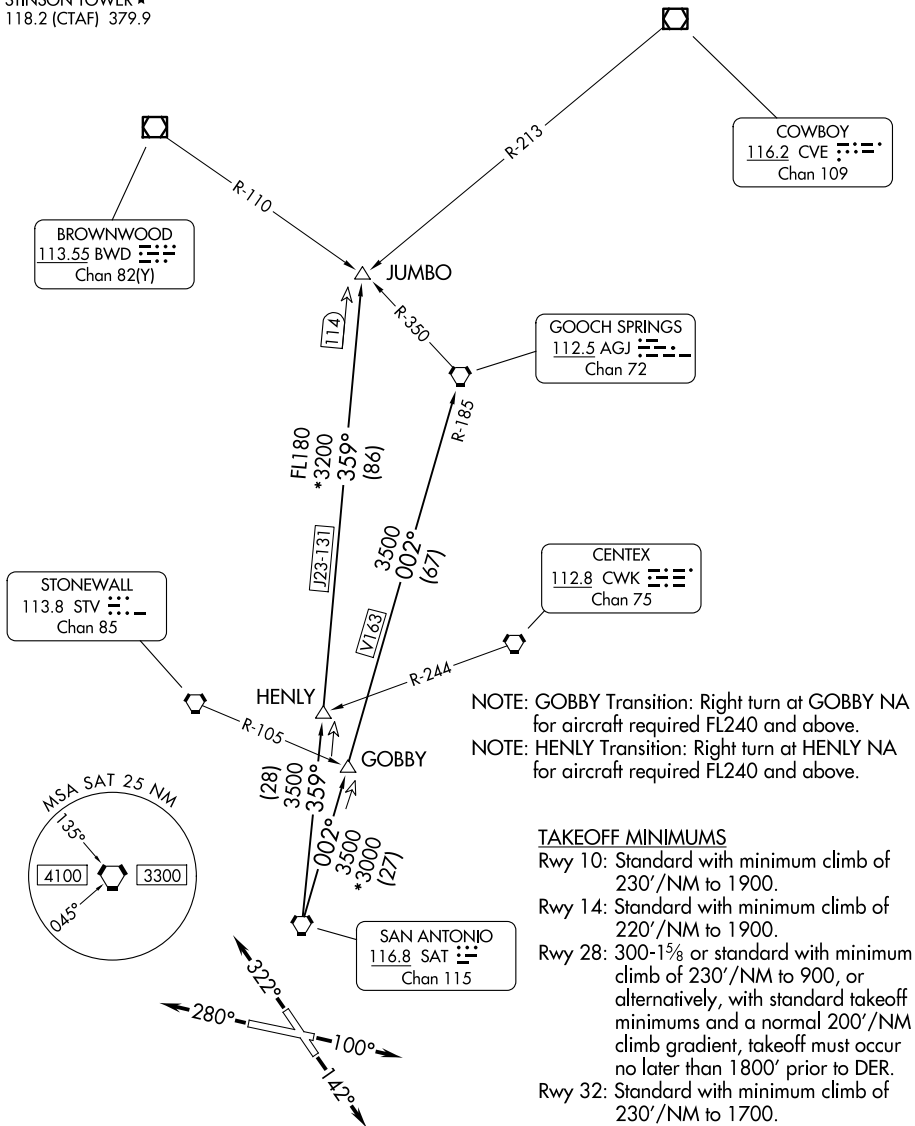

ALAMO FIVE DEPARTURE

SAN ANTONIO DEP CON
125.7 290.225
ATIS
128.8
CLNC DEL (When twr closed)
121.7
GND CON
121.7 379.9
STINSON TOWER ★
118.2 (CTAF) 379.9

RADAR required.

**TOP ALTITUDE:
ASSIGNED BY ATC**

NOTE: Chart not to scale.

(CONTINUED ON FOLLOWING PAGE)

ALAMO FIVE DEPARTURE

SC-3, 14 MAY 2026 to 11 JUN 2026

SC-3, 14 MAY 2026 to 11 JUN 2026