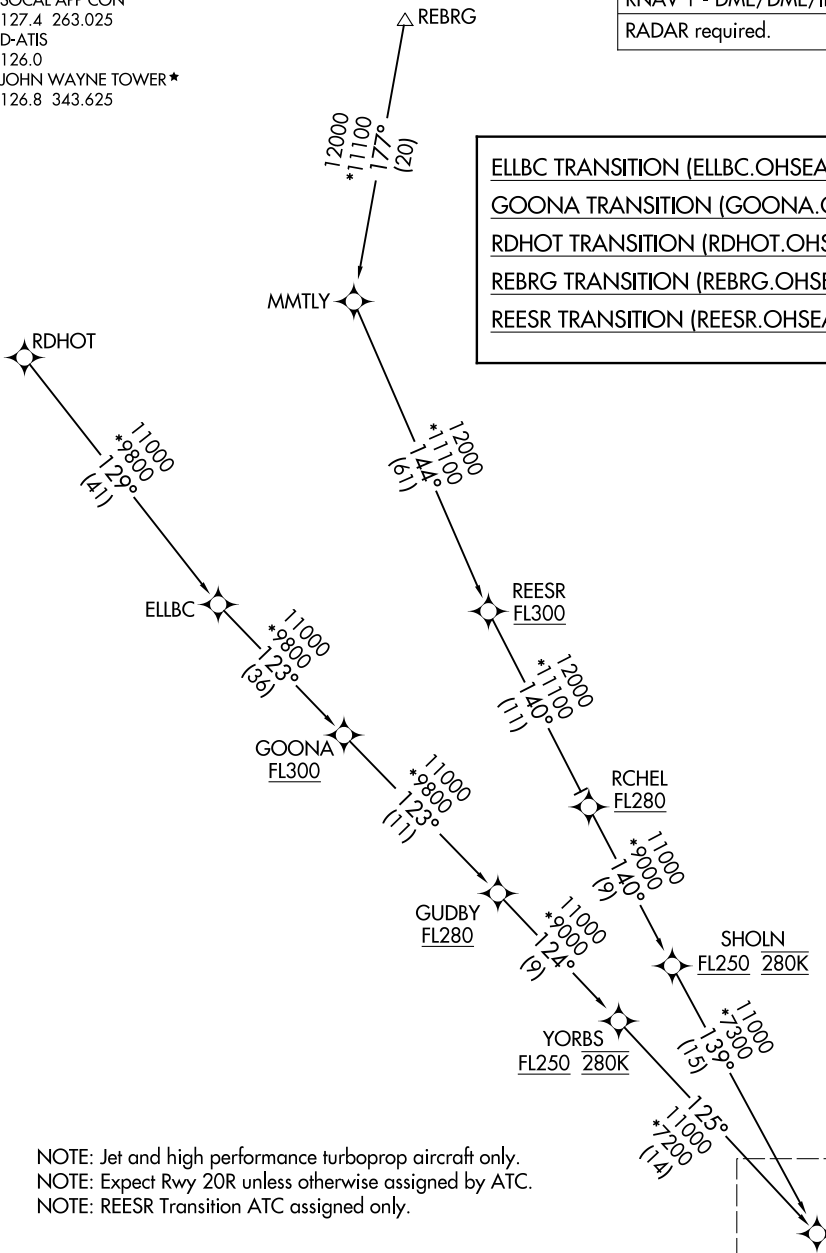

OHSEA THREE ARRIVAL (RNAV) Transition Routes

SOCAL APP CON
 127.4 263.025
 D-ATIS
 126.0
 JOHN WAYNE TOWER ★
 126.8 343.625

RNAV 1 - DME/DME/IRU or GPS.
 RADAR required.

- ELLBC TRANSITION (ELLBC.OHSEA3)
- GOONA TRANSITION (GOONA.OHSEA3)
- RDHOT TRANSITION (RDHOT.OHSEA3)
- REBRG TRANSITION (REBRG.OHSEA3)
- REESR TRANSITION (REESR.OHSEA3)

NOTE: Jet and high performance turboprop aircraft only.
 NOTE: Expect Rwy 20R unless otherwise assigned by ATC.
 NOTE: REESR Transition ATC assigned only.

(CONTINUED ON FOLLOWING PAGE)

NOTE: Chart not to scale.

See following page for Arrival Routes.

SW-3, 14 MAY 2026 to 11 JUN 2026

SW-3, 14 MAY 2026 to 11 JUN 2026