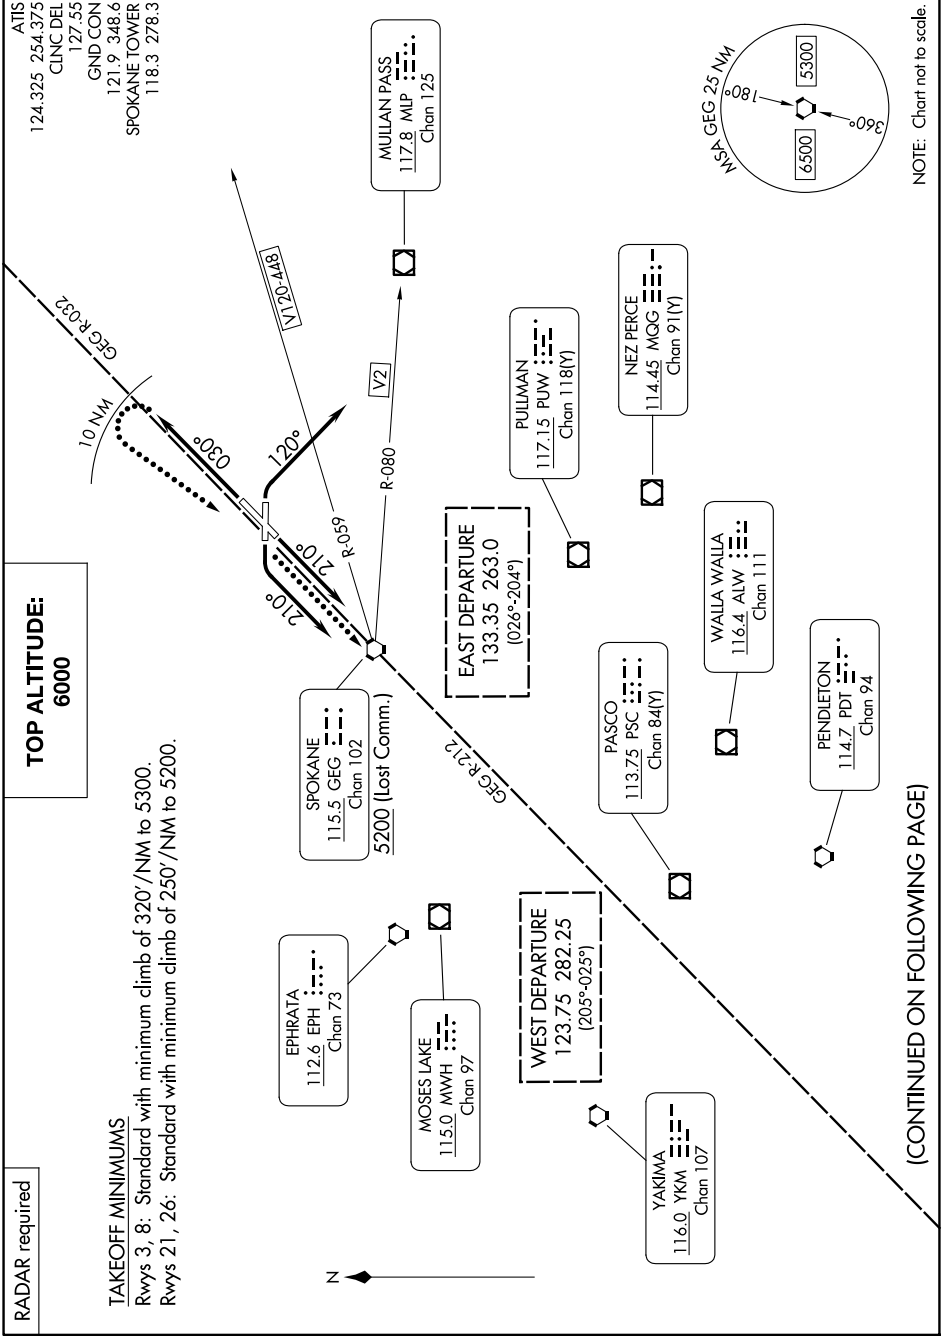

SPOKANE EIGHT DEPARTURE

AL-403 (FAA)

SPOKANE INTL (GEG)
SPOKANE, WASHINGTON

NW-1, 14 MAY 2026 to 11 JUN 2026

SPOKANE EIGHT DEPARTURE

SPOKANE, WASHINGTON
SPOKANE INTL (GEG)

NW-1, 14 MAY 2026 to 11 JUN 2026