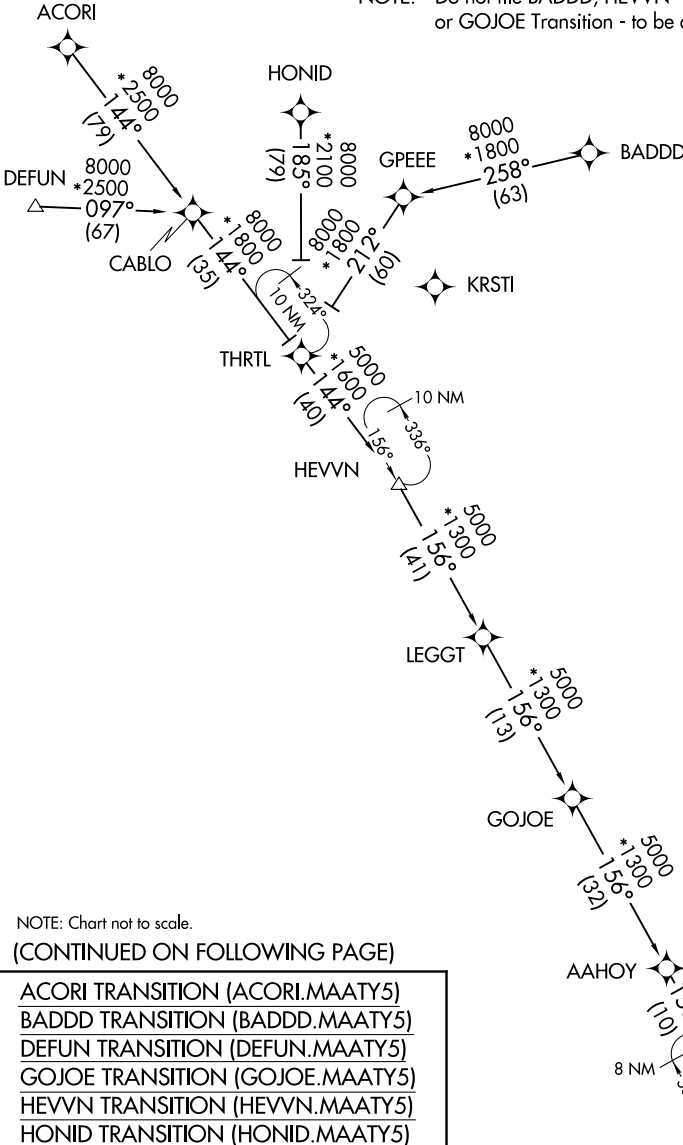

MAATY FIVE ARRIVAL (RNAV) Transition Routes

TAMPA, FLORIDA

TAMPA APP CON
118.8 239.3
KMCF ATIS
133.825 270.1
LAL ATIS
118.025
TPA D-ATIS
126.45

RNAV 1 - DME/DME/IRU or GPS.
RADAR required.

NOTE: Jet and turboprop aircraft only.
NOTE: Do not file BADDD, HEVVN
or GOJOE Transition - to be assigned by ATC.

NOTE: Chart not to scale.

(CONTINUED ON FOLLOWING PAGE)

- ACORI TRANSITION (ACORI.MAATY5)
- BADDD TRANSITION (BADDD.MAATY5)
- DEFUN TRANSITION (DEFUN.MAATY5)
- GOJOE TRANSITION (GOJOE.MAATY5)
- HEVVN TRANSITION (HEVVN.MAATY5)
- HONID TRANSITION (HONID.MAATY5)

See following page for arrival routes.

SE-3, 14 MAY 2026 to 11 JUN 2026

SE-3, 14 MAY 2026 to 11 JUN 2026