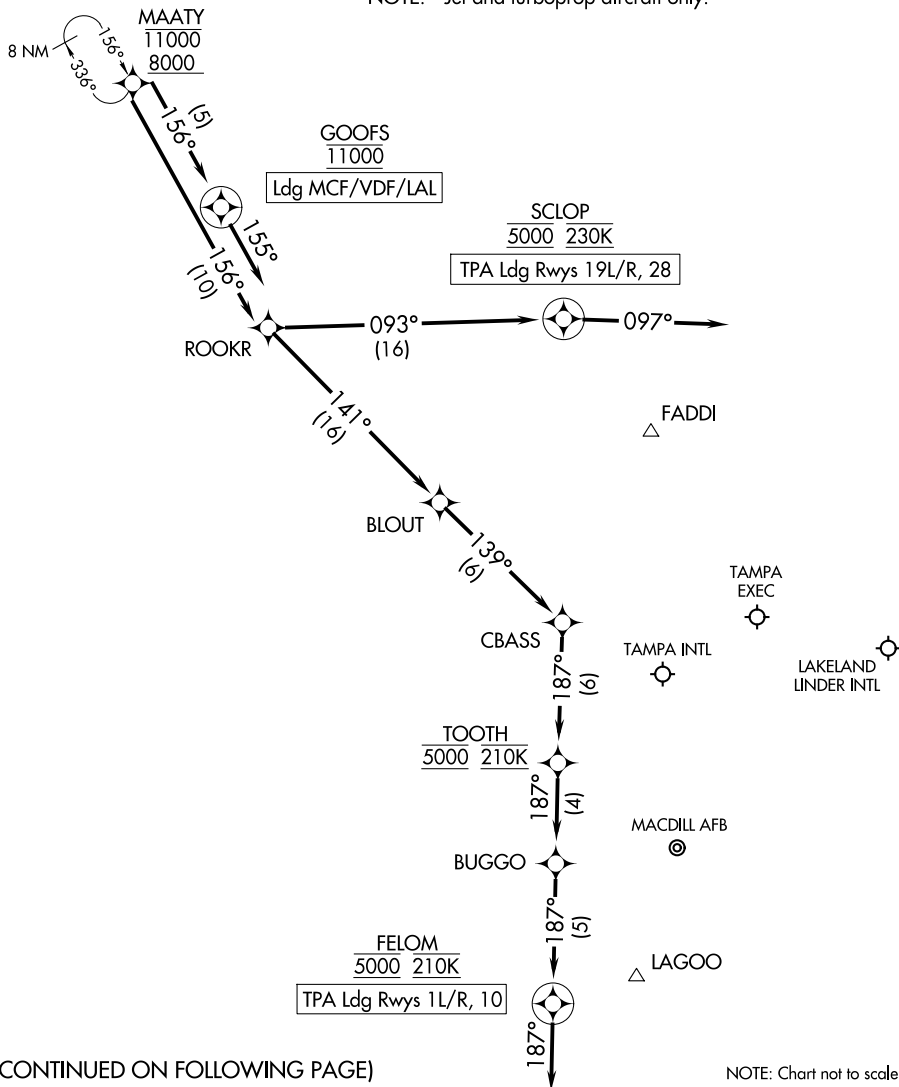

MAATY FIVE ARRIVAL (RNAV) Arrival Routes

TAMPA, FLORIDA

TAMPA APP CON
118.8 239.3
KMCF ATIS
133.825 270.1
LAL ATIS
118.025
TPA D-ATIS
126.45

RNAV 1 - DME/DME/IRU or GPS.

RADAR required.

NOTE: Jet and turboprop aircraft only.

(CONTINUED ON FOLLOWING PAGE)

NOTE: Chart not to scale.

SE-3, 14 MAY 2026 to 11 JUN 2026

SE-3, 14 MAY 2026 to 11 JUN 2026