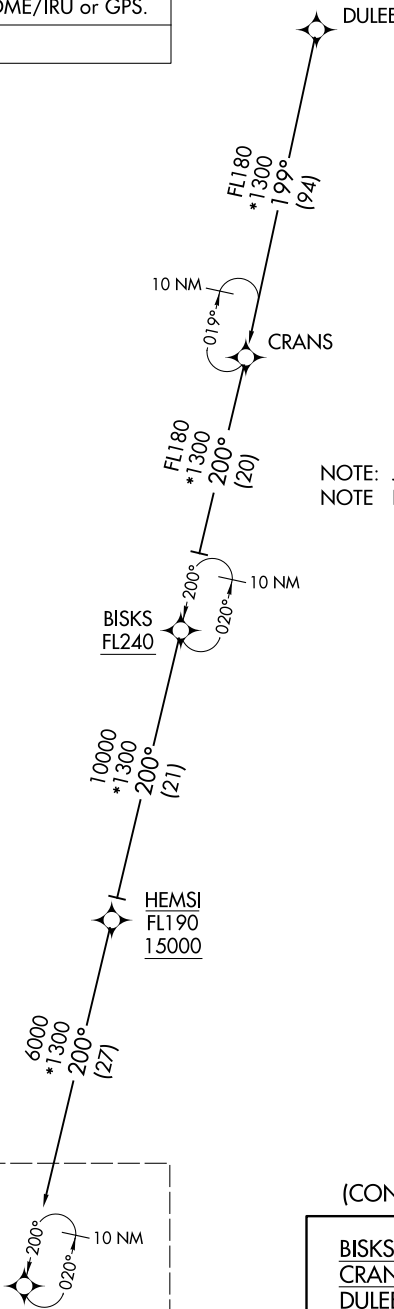

CLMNT TWO ARRIVAL (RNAV) Transition Routes

WEST PALM BEACH, FLORIDA

RNAV 1 - DME/DME/IRU or GPS.

RADAR required.

PALM BEACH APP CON
 124.6 317.4
 F45 CTAF
 123.075
 BCT D-ATIS
 121.125
 PBI D-ATIS
 123.75

NOTE: Jet aircraft only.
 NOTE: Do not file CRANS, BISKI Transitions-
 To be assigned by ATC

NOTE: Chart not to scale.

(CONTINUED ON FOLLOWING PAGE)

See following page for arrival routes.

BISKI TRANSITION (BISKI.CLMNT2)
CRANS TRANSITION (CRANS.CLMNT2)
DULEE TRANSITION (DULEE.CLMNT2)

CLMNT TWO ARRIVAL (RNAV) Transition Routes

WEST PALM BEACH, FLORIDA

SE-3, 14 MAY 2026 to 11 JUN 2026

SE-3, 14 MAY 2026 to 11 JUN 2026