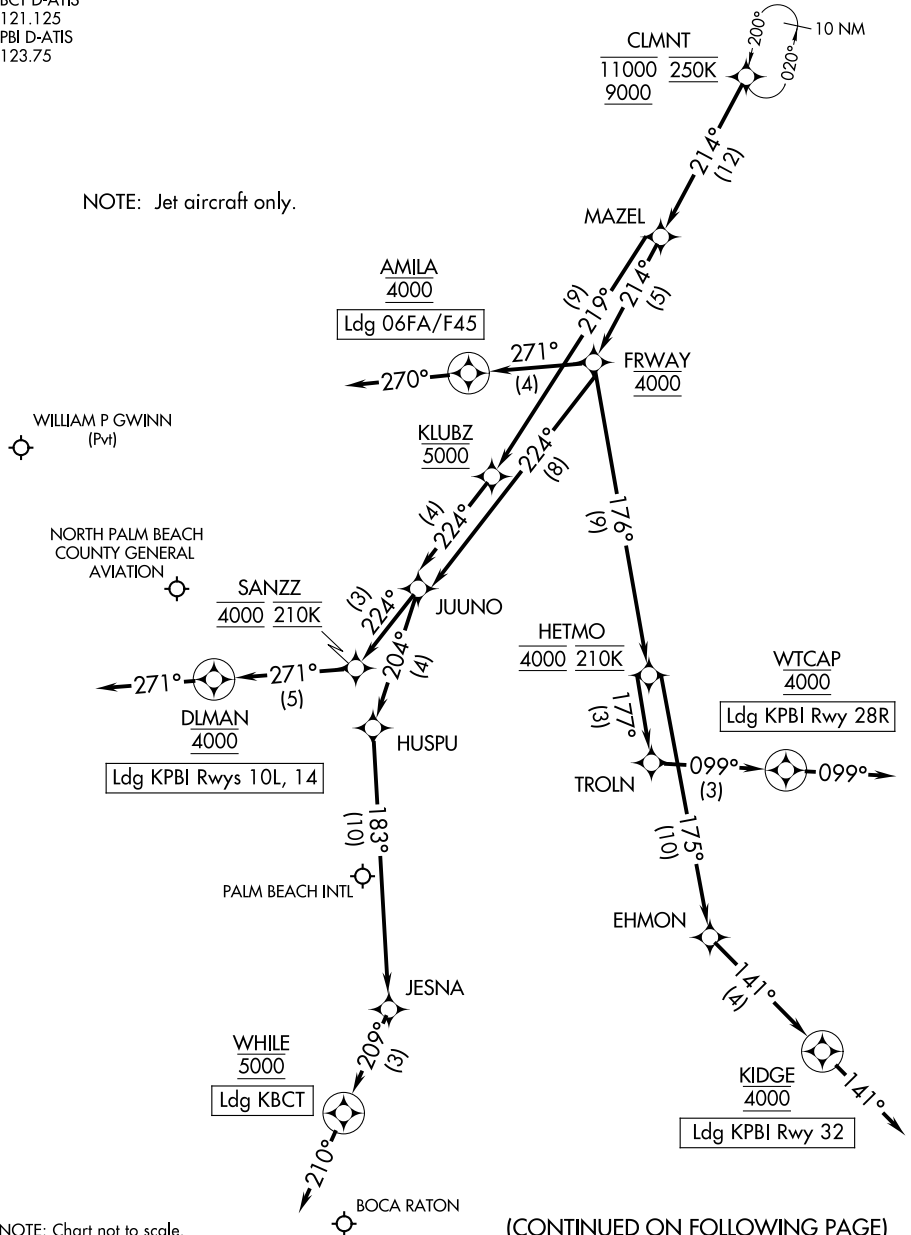

CLMNT TWO ARRIVAL (RNAV) Arrival Routes

WEST PALM BEACH, FLORIDA

PALM BEACH APP CON
 124.6 317.4
 F45 CTAF
 123.075
 BCT D-ATIS
 121.125
 PBI D-ATIS
 123.75

RNAV 1 - DME/DME/IRU or GPS.

RADAR required.

NOTE: Jet aircraft only.

NOTE: Chart not to scale.

(CONTINUED ON FOLLOWING PAGE)

SE-3, 14 MAY 2026 to 11 JUN 2026

SE-3, 14 MAY 2026 to 11 JUN 2026