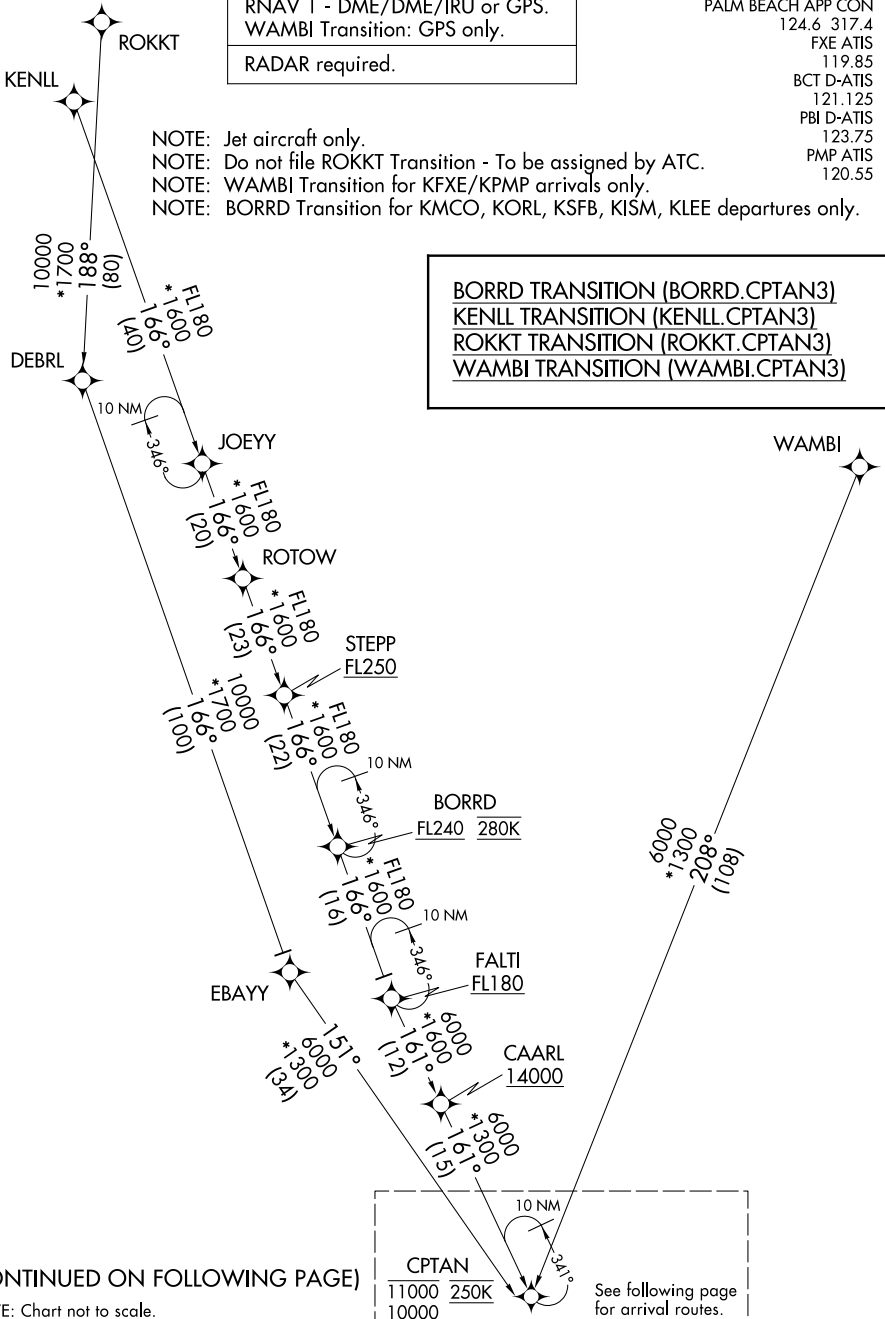

CPTAN THREE ARRIVAL (RNAV) Transition Routes

WEST PALM BEACH, FLORIDA

RNAV 1 - DME/DME/IRU or GPS. WAMBI Transition: GPS only.
RADAR required.

PALM BEACH APP CON
124.6 317.4
FXE ATIS
119.85
BCT D-ATIS
121.125
PBI D-ATIS
123.75
PMP ATIS
120.55

NOTE: Jet aircraft only.
NOTE: Do not file ROKKT Transition - To be assigned by ATC.
NOTE: WAMBI Transition for KFYE/KPMP arrivals only.
NOTE: BORRD Transition for KMCO, KORL, KSF, KISM, KLEE departures only.

<u>BORRD TRANSITION (BORRD.CPTAN3)</u>
<u>KENLL TRANSITION (KENLL.CPTAN3)</u>
<u>ROKKT TRANSITION (ROKKT.CPTAN3)</u>
<u>WAMBI TRANSITION (WAMBI.CPTAN3)</u>

(CONTINUED ON FOLLOWING PAGE)

NOTE: Chart not to scale.

CPTAN
11000 250K
10000

See following page for arrival routes.

SE-3, 14 MAY 2026 to 11 JUN 2026

SE-3, 14 MAY 2026 to 11 JUN 2026

CPTAN THREE ARRIVAL (RNAV) Transition Routes

WEST PALM BEACH, FLORIDA