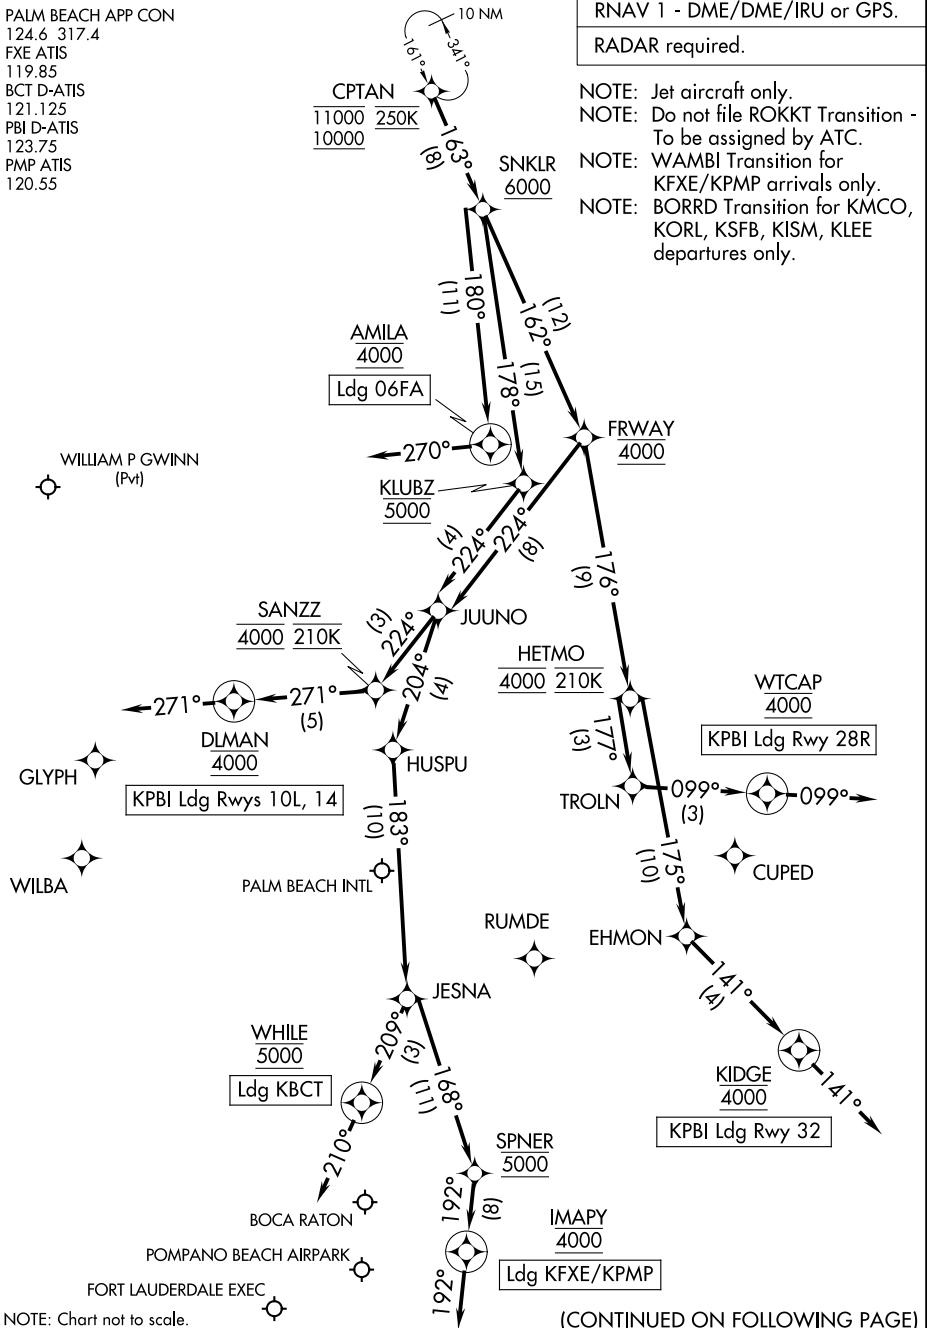

CPTAN THREE ARRIVAL (RNAV) Arrival Routes

WEST PALM BEACH, FLORIDA

PALM BEACH APP CON  
124.6 317.4  
FXE ATIS  
119.85  
BCT D-ATIS  
121.125  
PBI D-ATIS  
123.75  
PMP ATIS  
120.55

RNAV 1 - DME/DME/IRU or GPS.

RADAR required.

NOTE: Jet aircraft only.  
NOTE: Do not file ROKKT Transition -  
To be assigned by ATC.  
NOTE: WAMBI Transition for  
KFEX/KPMP arrivals only.  
NOTE: BORRD Transition for KMCO,  
KORL, KSFB, KISM, KLEE  
departures only.

SE-3, 14 MAY 2026 to 11 JUN 2026

SE-3, 14 MAY 2026 to 11 JUN 2026

NOTE: Chart not to scale.

(CONTINUED ON FOLLOWING PAGE)

CPTAN THREE ARRIVAL (RNAV) Arrival Routes

WEST PALM BEACH, FLORIDA