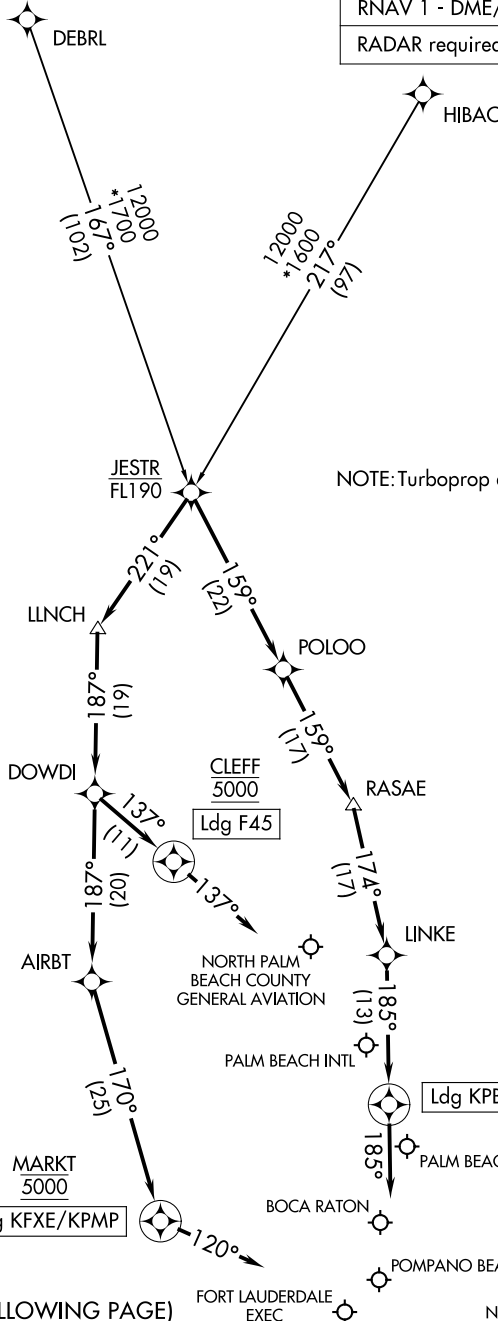

JESTR ONE ARRIVAL (RNAV)

WEST PALM BEACH, FLORIDA

PALM BEACH APP CON
 124.6 317.4
 BCT D-ATIS
 121.125
 FXE ATIS
 119.85
 PBI D-ATIS
 123.75
 PMP ATIS
 120.55

RNAV 1 - DME/DME/IRU or GPS.

RADAR required.

NOTE: Turboprop aircraft only.

(CONTINUED ON FOLLOWING PAGE)

NOTE: Chart not to scale.

JESTR ONE ARRIVAL (RNAV)

WEST PALM BEACH, FLORIDA

SE-3, 14 MAY 2026 to 11 JUN 2026

SE-3, 14 MAY 2026 to 11 JUN 2026