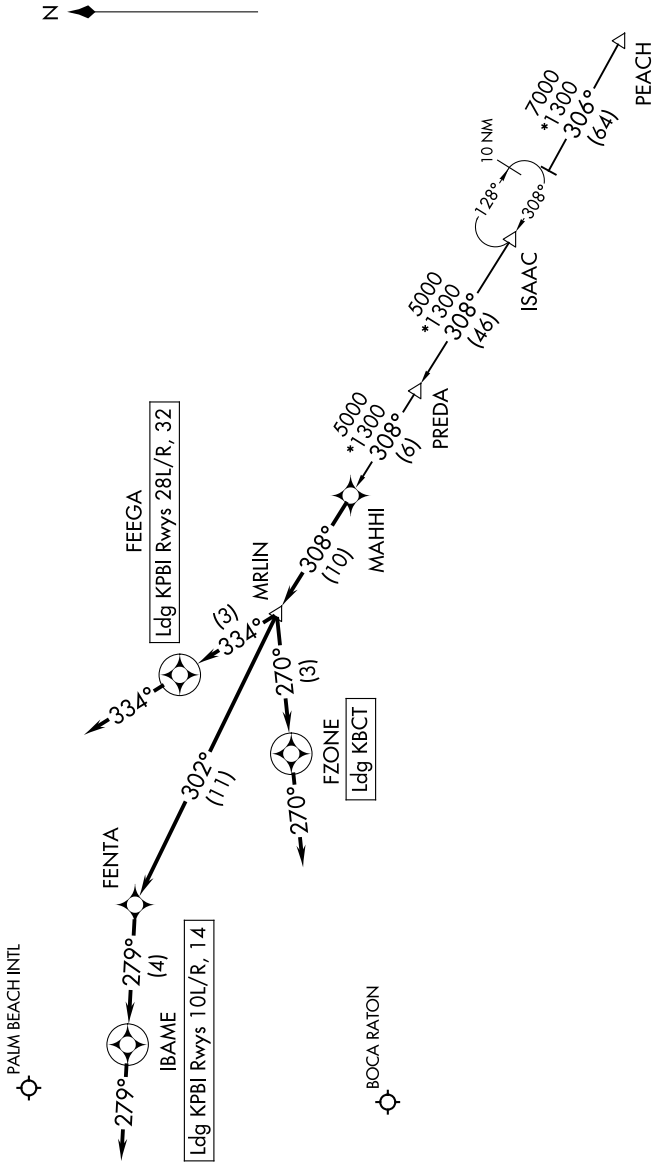

# MAHHI THREE ARRIVAL (RNAV)

WEST PALM BEACH, FLORIDA

RNAV 1 - DME/DME/IRU or GPS. PEACH Transition: GPS.
RADAR required.

SE-3, 14 MAY 2026 to 11 JUN 2026

PALM BEACH APP CON  
127.35 343.6  
BCT D-ATIS  
121.125  
PBI D-ATIS  
123.75

PALM BEACH INTL

BOCA RATON

(CONTINUED ON FOLLOWING PAGE)

SE-3, 14 MAY 2026 to 11 JUN 2026

NOTE: Chart not to scale.

# MAHHI THREE ARRIVAL (RNAV)

WEST PALM BEACH, FLORIDA