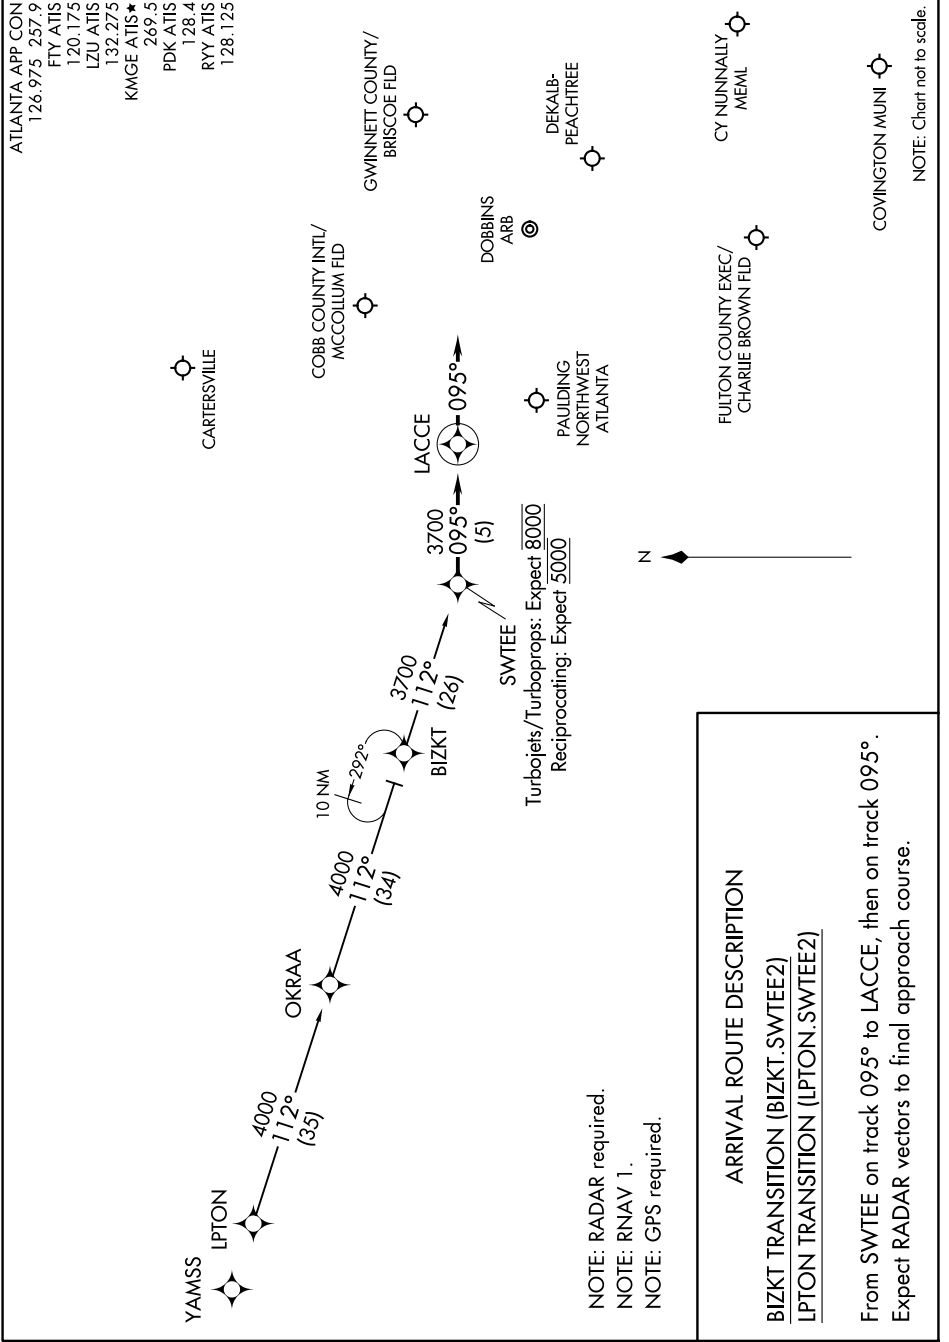

SWTEE TWO ARRIVAL (RNAV)

ATLANTA, GEORGIA

SE-4, 14 MAY 2026 to 11 JUN 2026

SE-4, 14 MAY 2026 to 11 JUN 2026

ATLANTA, GEORGIA