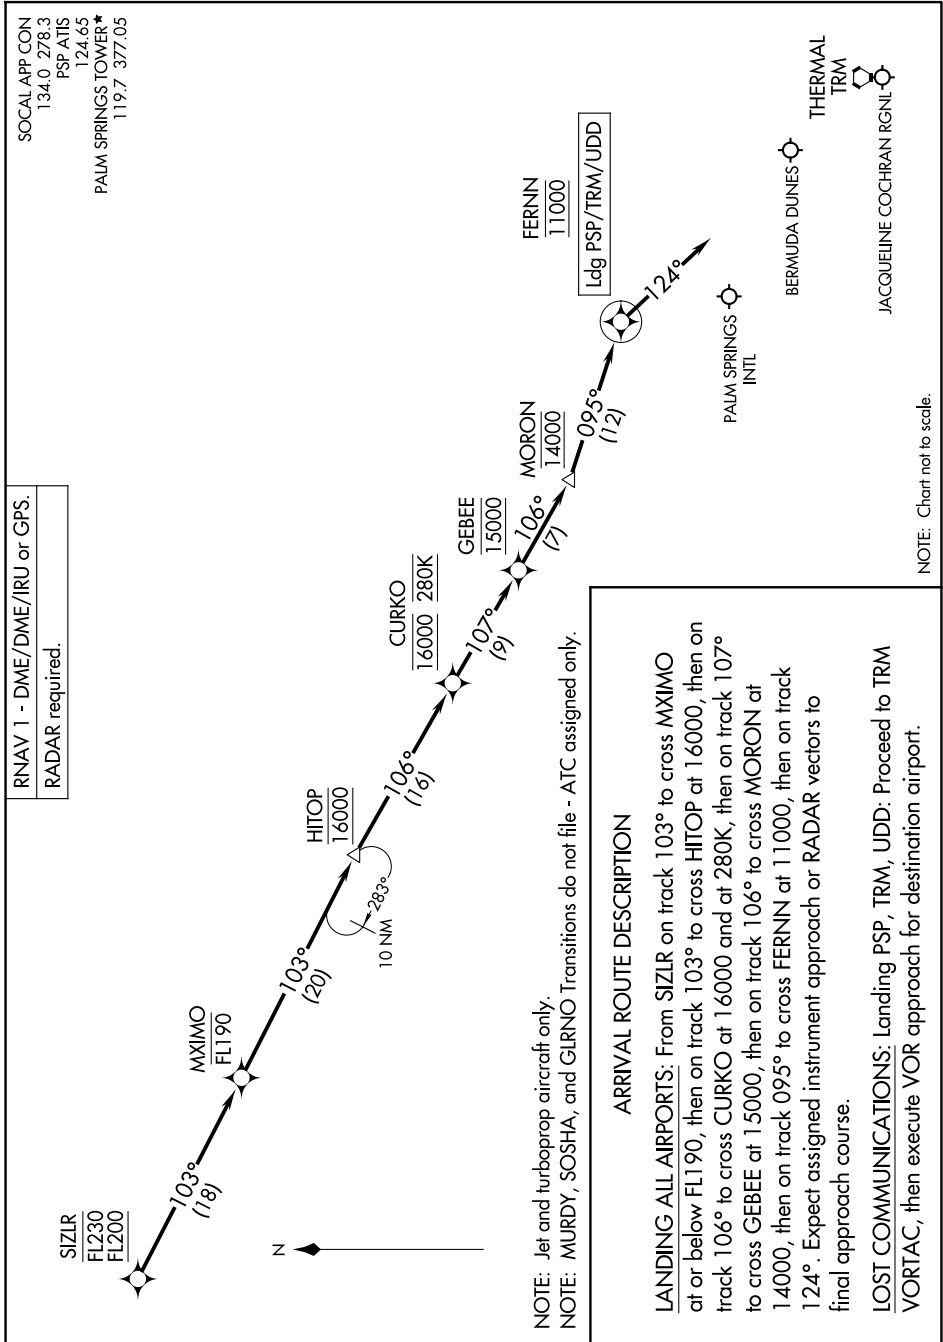

# SIZLR FOUR ARRIVAL (RNAV) Arrival Routes

PALM SPRINGS, CALIFORNIA

SW-3, 14 MAY 2026 to 11 JUN 2026

SW-3, 14 MAY 2026 to 11 JUN 2026