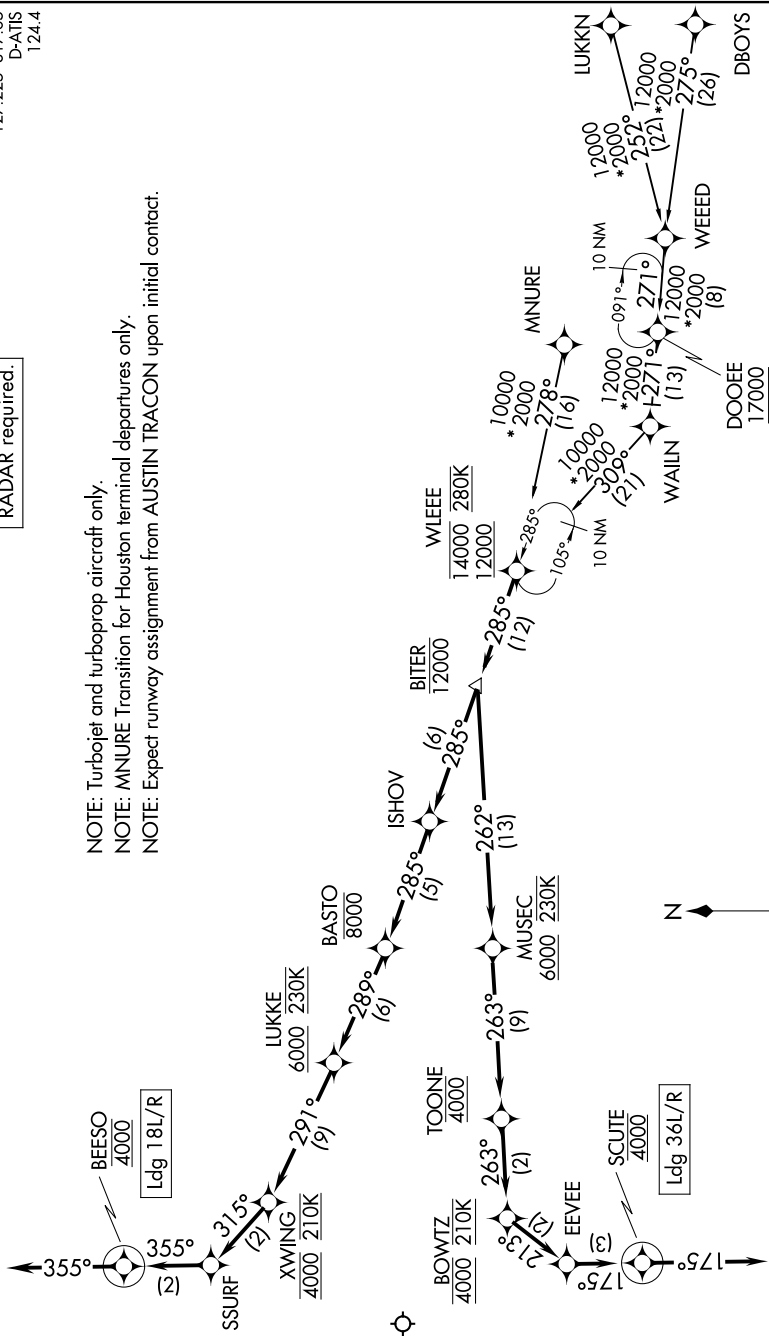

# WLEEE SEVEN ARRIVAL (RNAV)

AUSTIN, TEXAS

AUSTIN APP CON  
127.225 317.65  
D-ATIS  
124.4

RNAV 1 - DME/DME/IRU or GPS.  
RADAR required.

NOTE: Turbojet and turboprop aircraft only.  
NOTE: MNURE Transition for Houston terminal departures only.  
NOTE: Expect runway assignment from AUSTIN TRACON upon initial contact.

NOTE: Chart not to scale.

(NARRATIVE ON FOLLOWING PAGE)

# WLEEE SEVEN ARRIVAL (RNAV)

(WLEEE.WLEEE7) 14JUL22

AUSTIN, TEXAS

AUSTIN-BERGSTROM INTL (AUS)