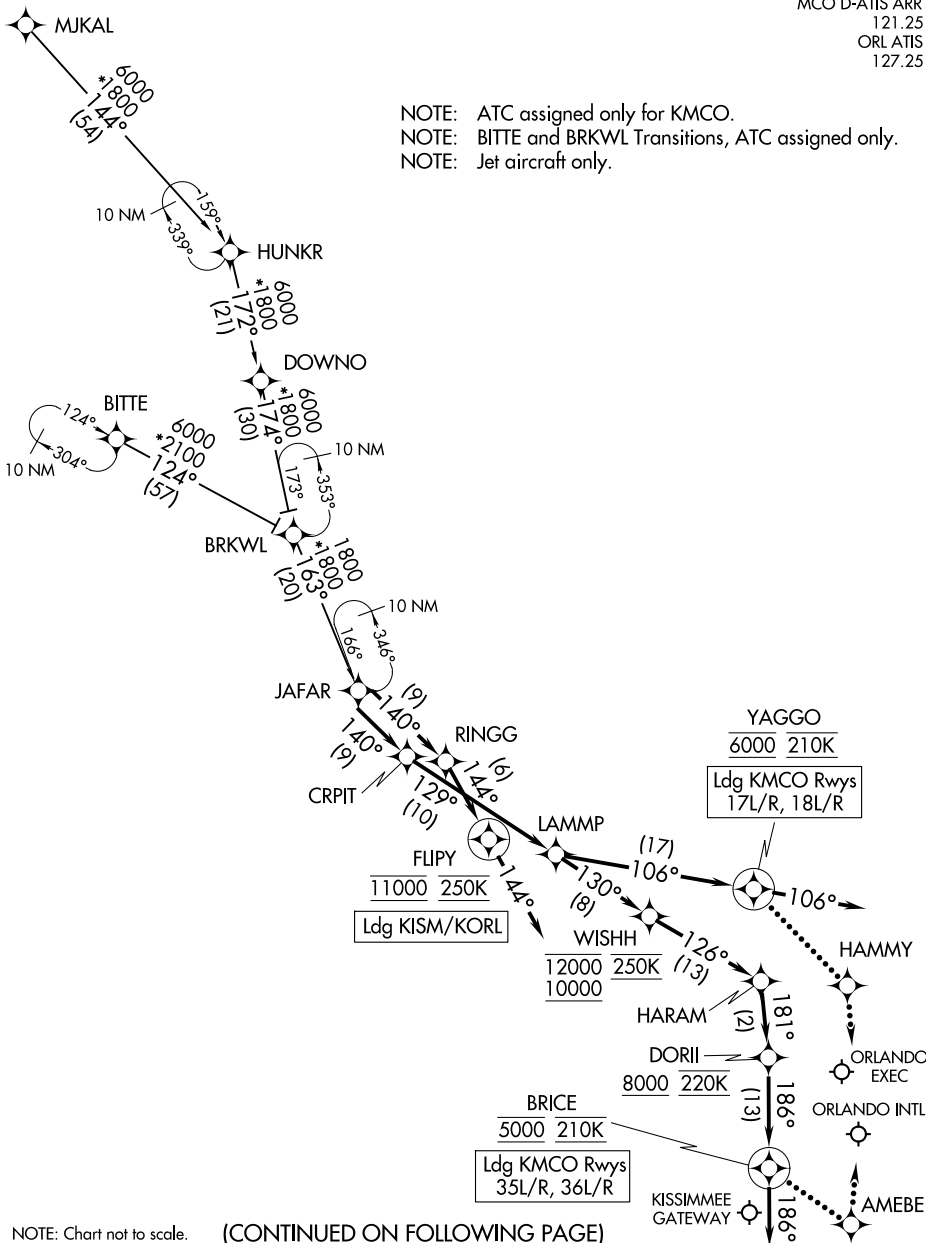

JAFAR THREE ARRIVAL (RNAV)

ORLANDO, FLORIDA

RNAV 1 - DME/DME/IRU or GPS.
RADAR required.

ORLANDO APP CON
134.05 339.8
ISM ATIS
128.775
MCO D-ATIS ARR
121.25
ORLATIS
127.25

NOTE: ATC assigned only for KMCO.
NOTE: BITTE and BRKWL Transitions, ATC assigned only.
NOTE: Jet aircraft only.

SE-3, 14 MAY 2026 to 11 JUN 2026

SE-3, 14 MAY 2026 to 11 JUN 2026

NOTE: Chart not to scale. (CONTINUED ON FOLLOWING PAGE)

JAFAR THREE ARRIVAL (RNAV)

ORLANDO, FLORIDA