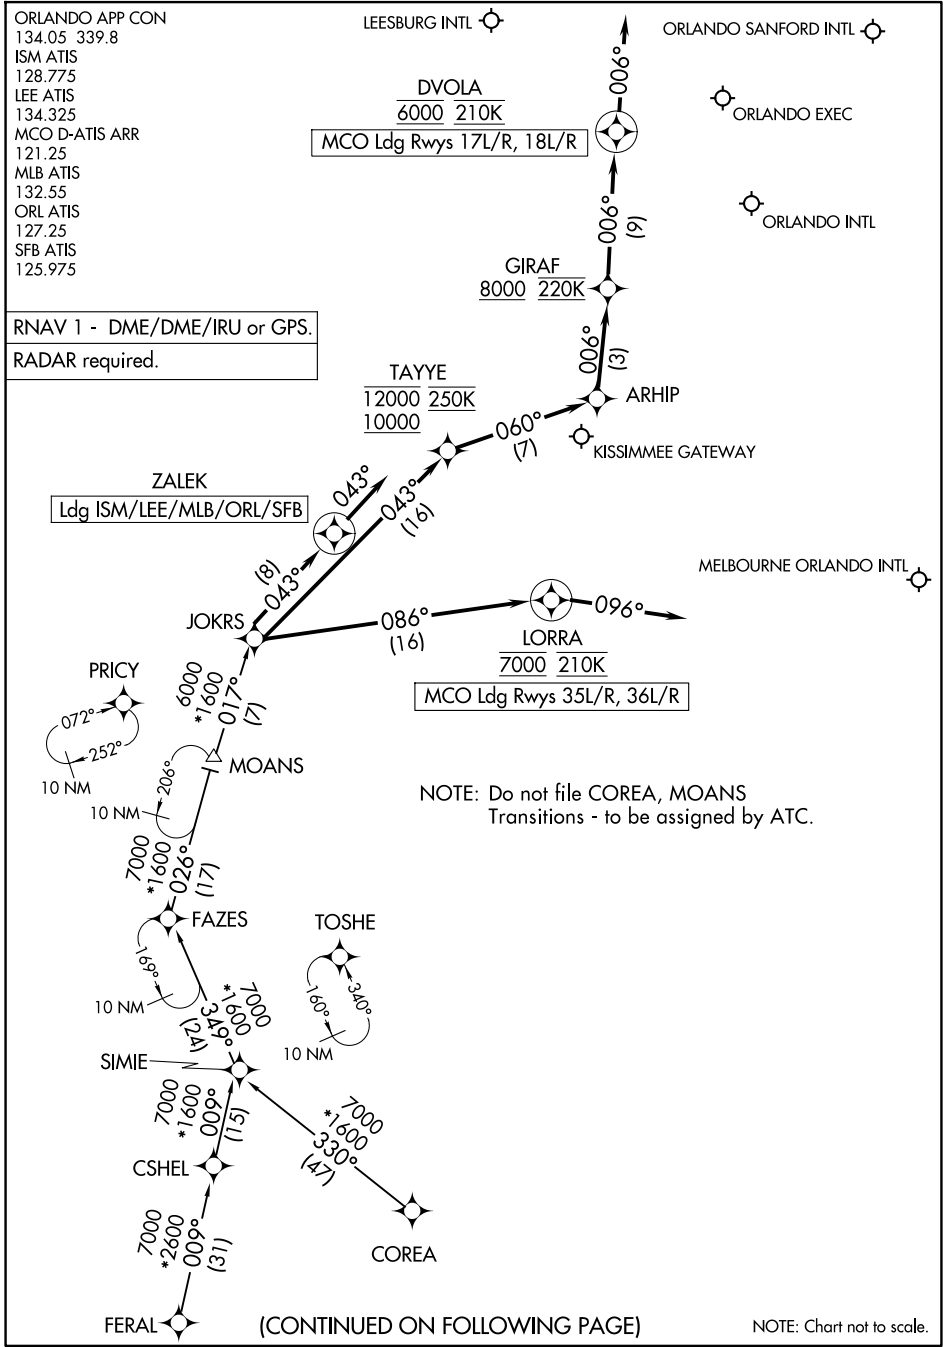

JOKRS FOUR ARRIVAL (RNAV)

ORLANDO, FLORIDA

ORLANDO APP CON
 134.05 339.8
 ISM ATIS
 128.775
 LEE ATIS
 134.325
 MCO D-ATIS ARR
 121.25
 MLB ATIS
 132.55
 ORL ATIS
 127.25
 SFB ATIS
 125.975

LEESBURG INTL

ORLANDO SANFORD INTL

DVOLA
 6000 210K
 MCO Ldg Rwy's 17L/R, 18L/R

ORLANDO EXEC
 ORLANDO INTL

GIRAF
 8000 220K

TAYYE
 12000 250K
 10000

RNAV 1 - DME/DME/IRU or GPS.
 RADAR required.

ZALEK
 Ldg ISM/LEE/MLB/ORL/SFB

LORRA
 7000 210K
 MCO Ldg Rwy's 35L/R, 36L/R

MELBOURNE ORLANDO INTL

SE-3, 14 MAY 2026 to 11 JUN 2026

SE-3, 14 MAY 2026 to 11 JUN 2026

NOTE: Do not file COREA, MOANS Transitions - to be assigned by ATC.

(CONTINUED ON FOLLOWING PAGE)

NOTE: Chart not to scale.

JOKRS FOUR ARRIVAL (RNAV)

ORLANDO, FLORIDA