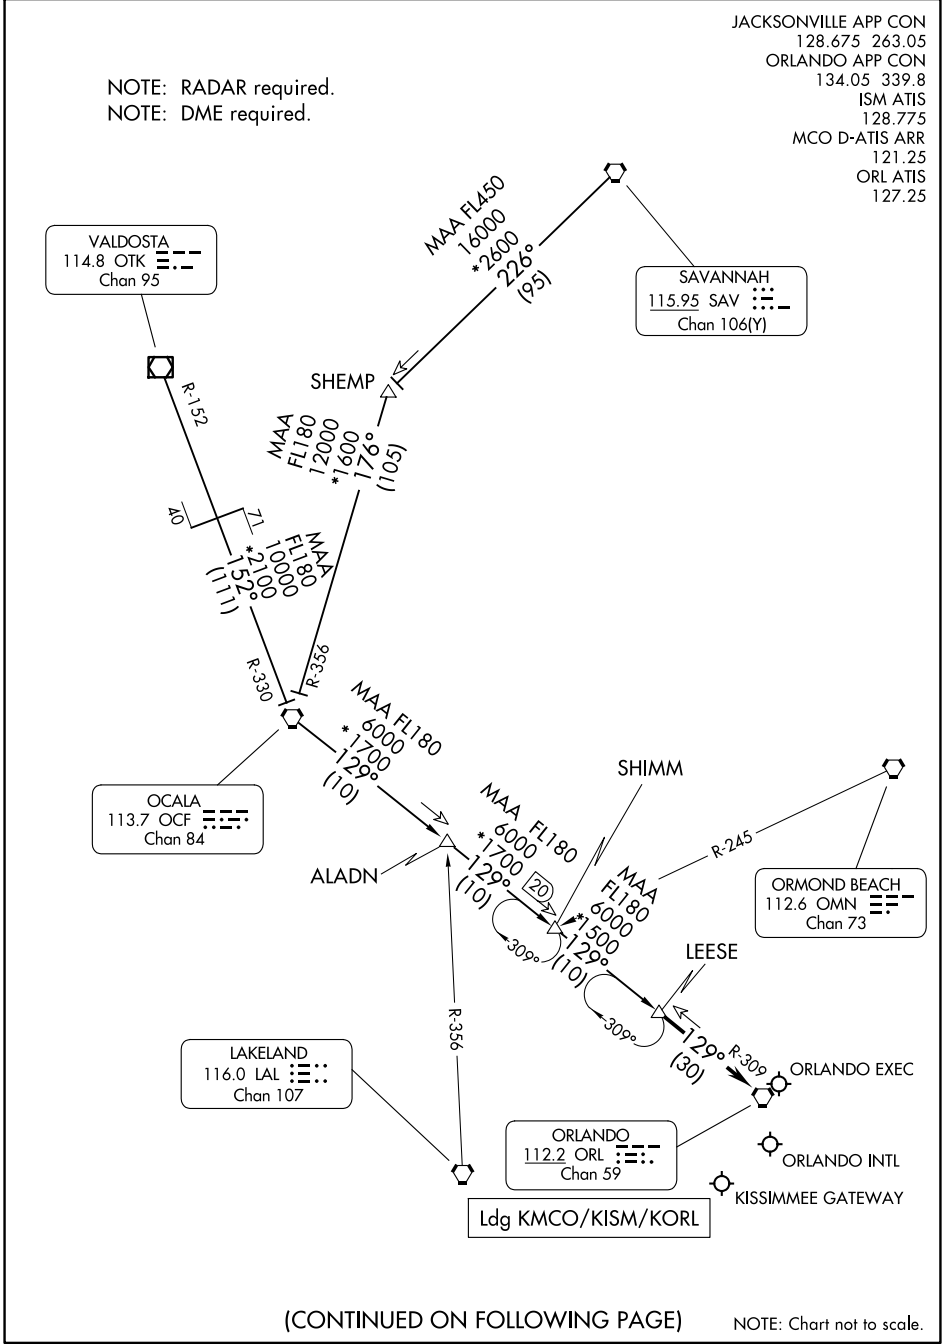

LEESE THREE ARRIVAL

ORLANDO, FLORIDA

NOTE: RADAR required.
NOTE: DME required.

JACKSONVILLE APP CON
128.675 263.05
ORLANDO APP CON
134.05 339.8
ISM ATIS
128.775
MCO D-ATIS ARR
121.25
ORL ATIS
127.25

VALDOSTA
114.8 OTK
Chan 95

SAVANNAH
115.95 SAV
Chan 106(Y)

OCALA
113.7 OCF
Chan 84

ORMOND BEACH
112.6 OMN
Chan 73

LAKELAND
116.0 LAL
Chan 107

ORLANDO
112.2 ORL
Chan 59

Ldg KMCO/KISM/KORL

(CONTINUED ON FOLLOWING PAGE)

NOTE: Chart not to scale.

LEESE THREE ARRIVAL

ORLANDO, FLORIDA

SE-3, 14 MAY 2026 to 11 JUN 2026

SE-3, 14 MAY 2026 to 11 JUN 2026