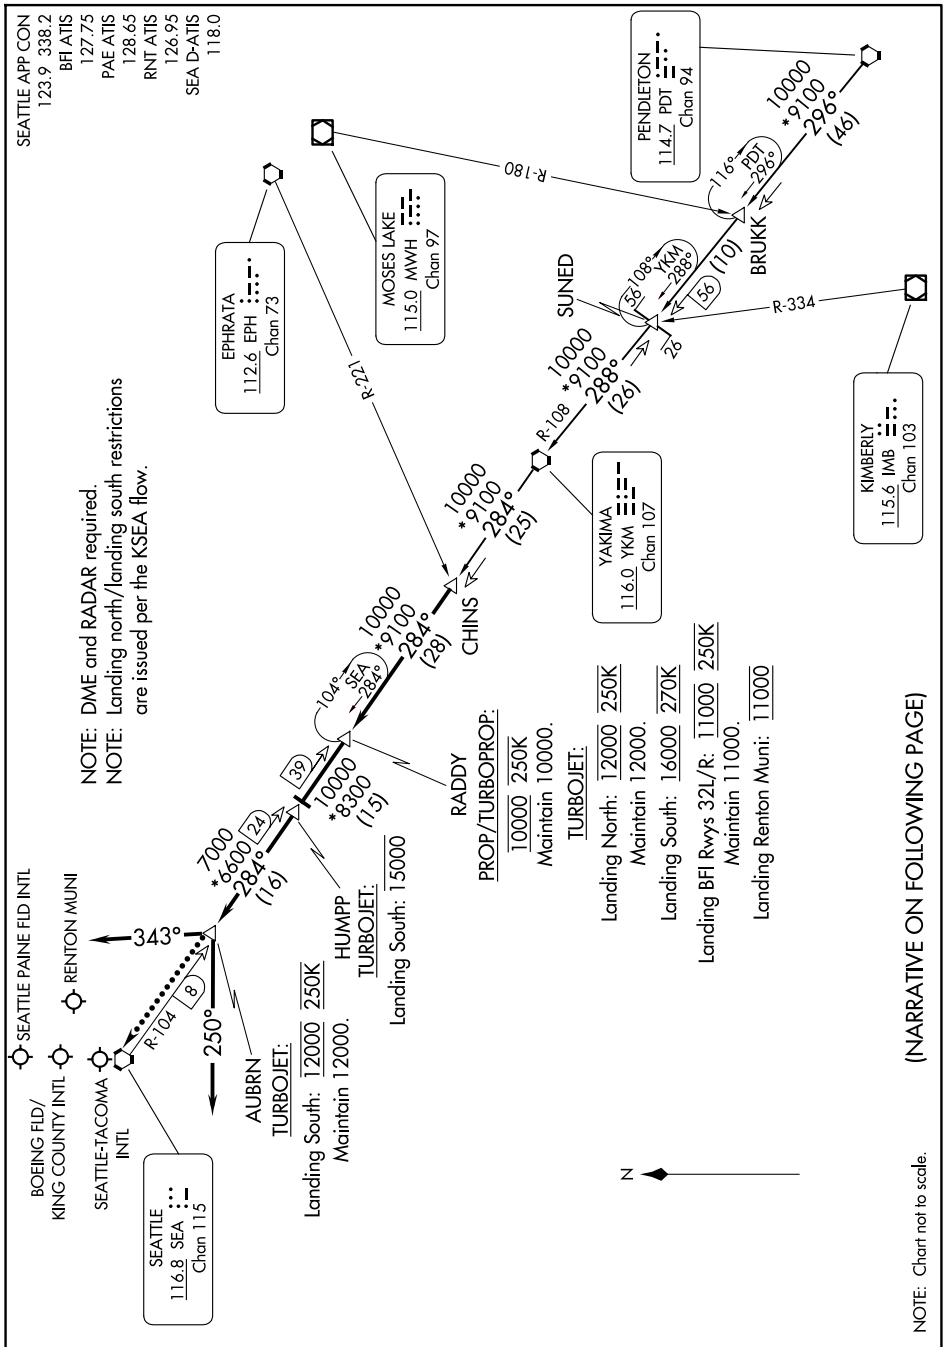

CHINS FIVE ARRIVAL

NW-1, 14 MAY 2026 to 11 JUN 2026

CHINS FIVE ARRIVAL

(NARRATIVE ON FOLLOWING PAGE)

NW-1, 14 MAY 2026 to 11 JUN 2026