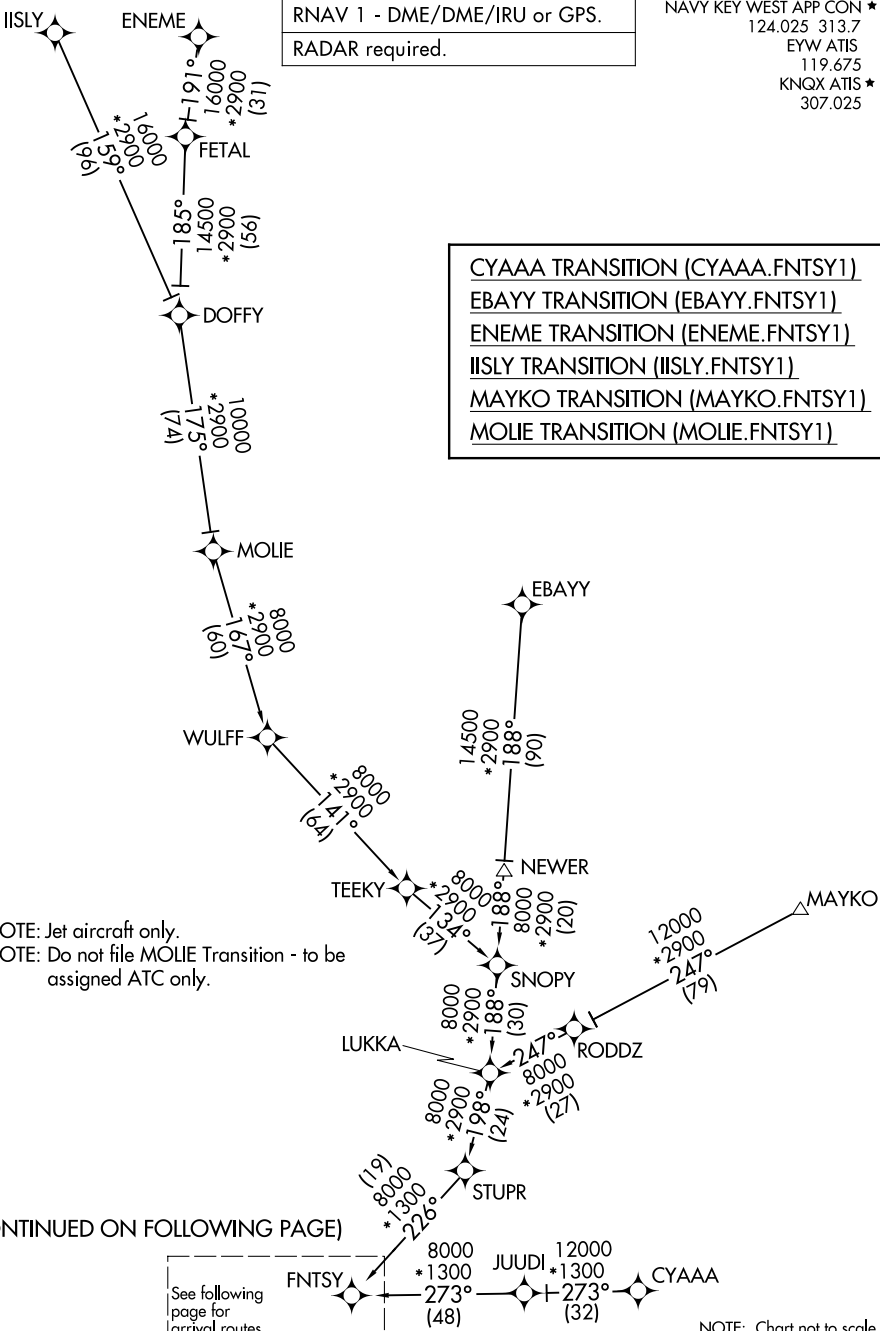

FNTSY ONE ARRIVAL (RNAV) Transition Routes

KEY WEST, FLORIDA

RNAV 1 - DME/DME/IRU or GPS.
RADAR required.

NAVY KEY WEST APP CON *
 124.025 313.7
 EYW ATIS
 119.675
 KNQX ATIS *
 307.025

- CYAAA TRANSITION (CYAAA.FNTSY1)
- EBAYY TRANSITION (EBAYY.FNTSY1)
- ENEME TRANSITION (ENEME.FNTSY1)
- IISLY TRANSITION (IISLY.FNTSY1)
- MAYKO TRANSITION (MAYKO.FNTSY1)
- MOLIE TRANSITION (MOLIE.FNTSY1)

NOTE: Jet aircraft only.
 NOTE: Do not file MOLIE Transition - to be assigned ATC only.

(CONTINUED ON FOLLOWING PAGE)

See following page for arrival routes

NOTE: Chart not to scale.

SE-3, 14 MAY 2026 to 11 JUN 2026

SE-3, 14 MAY 2026 to 11 JUN 2026

FNTSY ONE ARRIVAL (RNAV) Transition Routes

KEY WEST, FLORIDA