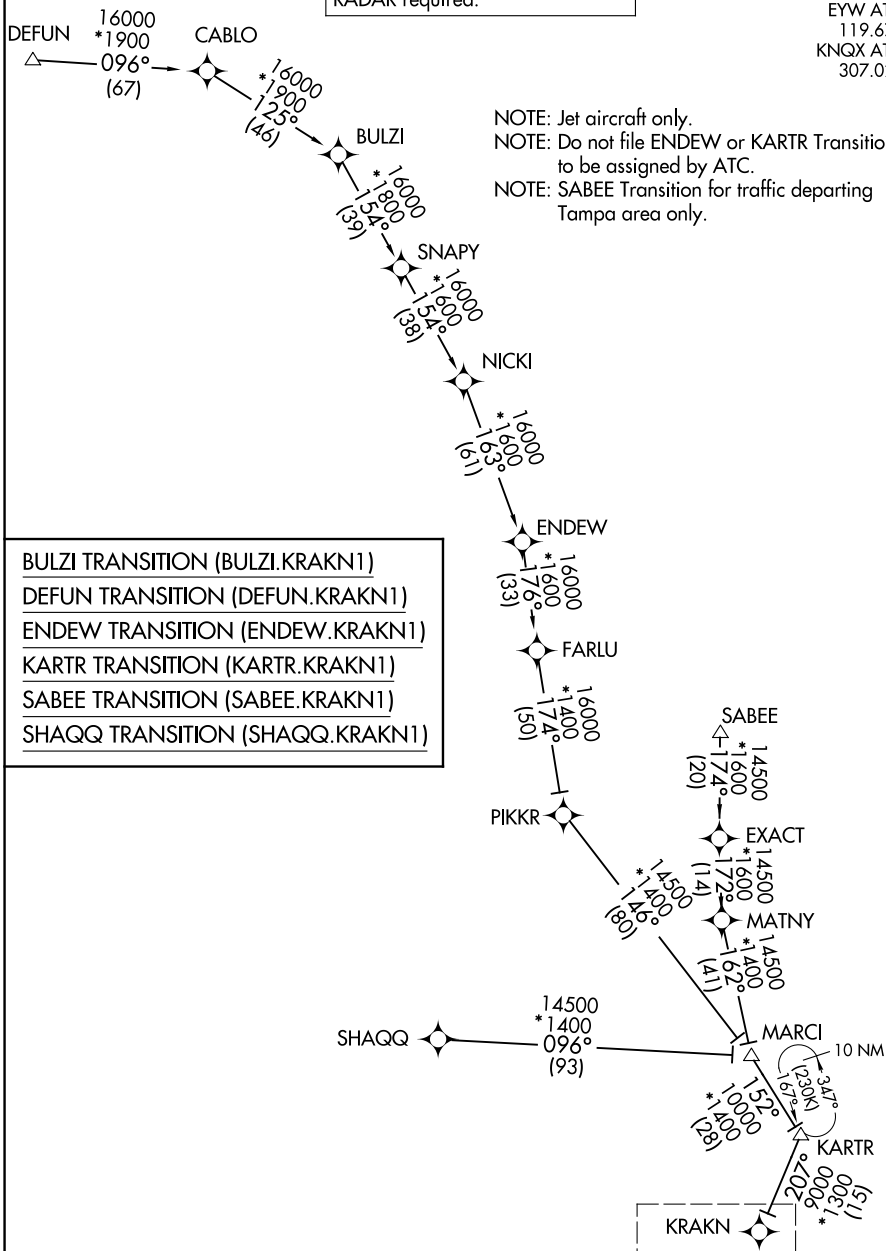

KRAKN ONE ARRIVAL (RNAV) Transition Routes

KEY WEST, FLORIDA

RNAV 1 - DME/DME/IRU or GPS.

RADAR required.

NAVY KEY WEST APP CON *
 124.025 313.7
 EYW ATIS
 119.675
 KNQX ATIS *
 307.025

NOTE: Jet aircraft only.
 NOTE: Do not file ENDEW or KARTR Transitions - to be assigned by ATC.
 NOTE: SABEE Transition for traffic departing Tampa area only.

- BULZI TRANSITION (BULZI.KRAKN1)
- DEFUN TRANSITION (DEFUN.KRAKN1)
- ENDEW TRANSITION (ENDEW.KRAKN1)
- KARTR TRANSITION (KARTR.KRAKN1)
- SABEE TRANSITION (SABEE.KRAKN1)
- SHAQQ TRANSITION (SHAQQ.KRAKN1)

NOTE: Chart not to scale. (CONTINUED ON FOLLOWING PAGE)

See following page for arrival routes

SE-3, 14 MAY 2026 to 11 JUN 2026

SE-3, 14 MAY 2026 to 11 JUN 2026

KRAKN ONE ARRIVAL (RNAV) Transition Routes

KEY WEST, FLORIDA