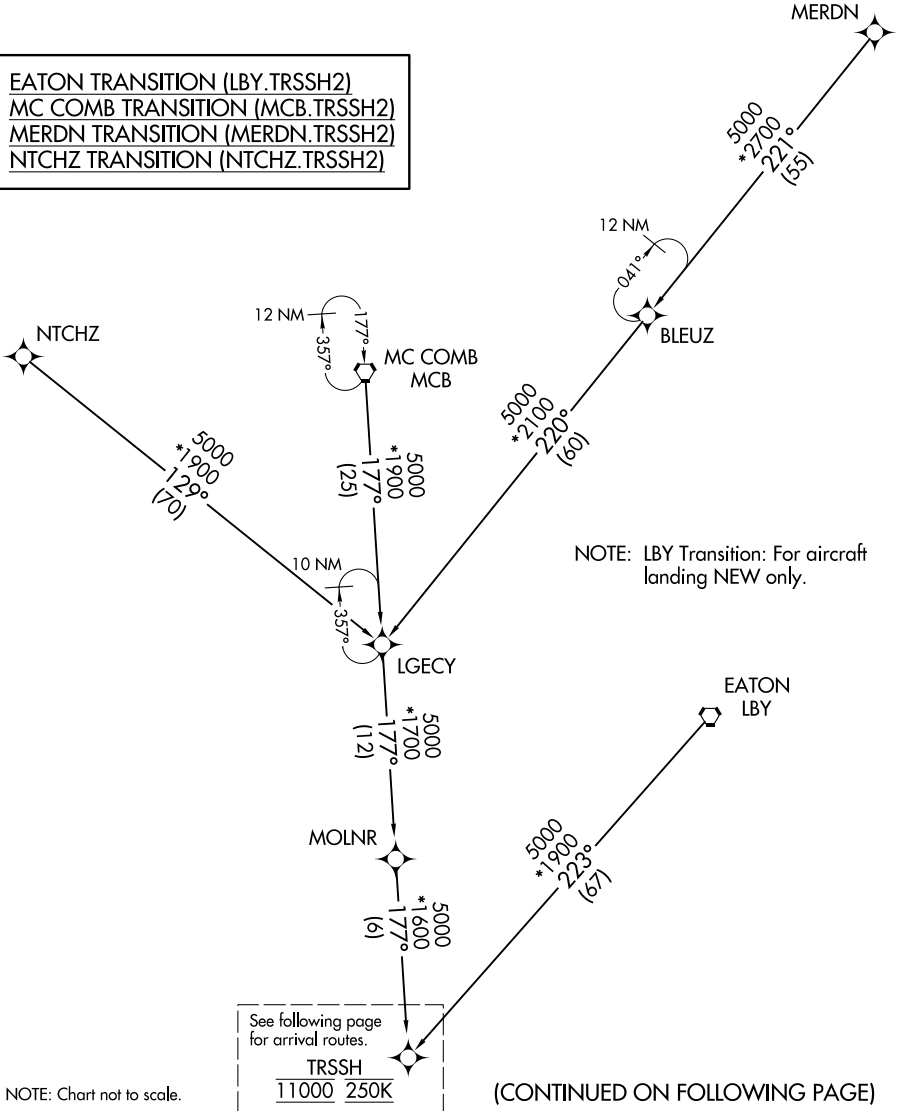

TRSSH TWO ARRIVAL (RNAV) Transition Routes

NEW ORLEANS, LOUISIANA

NEW ORLEANS APP CON
 125.5 350.35 (W)
 133.15 290.3 (E)
 KNBG ATIS
 279.55
 MSY D-ATIS
 127.55
 NEW ATIS
 124.9

RNAV 1 - DME/DME/IRU or GPS.
 RADAR required.

EATON TRANSITION (LBY.TRSSH2)
 MC COMB TRANSITION (MCB.TRSSH2)
 MERDN TRANSITION (MERDN.TRSSH2)
 NTCHZ TRANSITION (NTCHZ.TRSSH2)

SC-4, 14 MAY 2026 to 11 JUN 2026

SC-4, 14 MAY 2026 to 11 JUN 2026