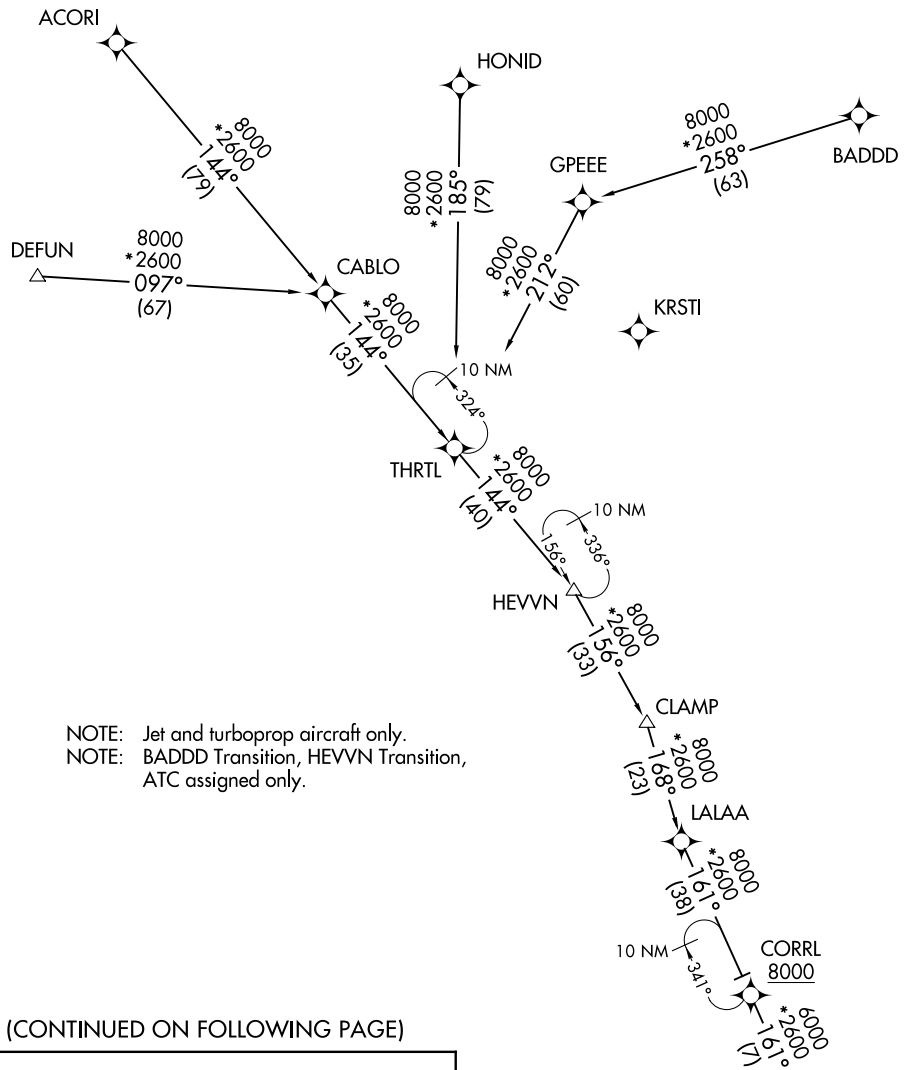

BANGZ TWO ARRIVAL (RNAV)

ST PETERSBURG-CLEARWATER, FLORIDA

RNAV 1 - DME/DME/IRU or GPS.

RADAR required.

TAMPA APP CON
118.8 239.3
PIE ATIS
134.5
SRQ ATIS
124.375

NOTE: Jet and turboprop aircraft only.
NOTE: BADD Transition, HEVVN Transition,
ATC assigned only.

(CONTINUED ON FOLLOWING PAGE)

- ACORI TRANSITION (ACORI.BANGZ2)
- BADD TRANSITION (BADD.BANGZ2)
- DEFUN TRANSITION (DEFUN.BANGZ2)
- HEVVN TRANSITION (HEVVN.BANGZ2)
- HONID TRANSITION (HONID.BANGZ2)

NOTE: Chart not to scale.

BANGZ TWO ARRIVAL (RNAV)

ST PETERSBURG-CLEARWATER, FLORIDA

SE-3, 14 MAY 2026 to 11 JUN 2026

SE-3, 14 MAY 2026 to 11 JUN 2026