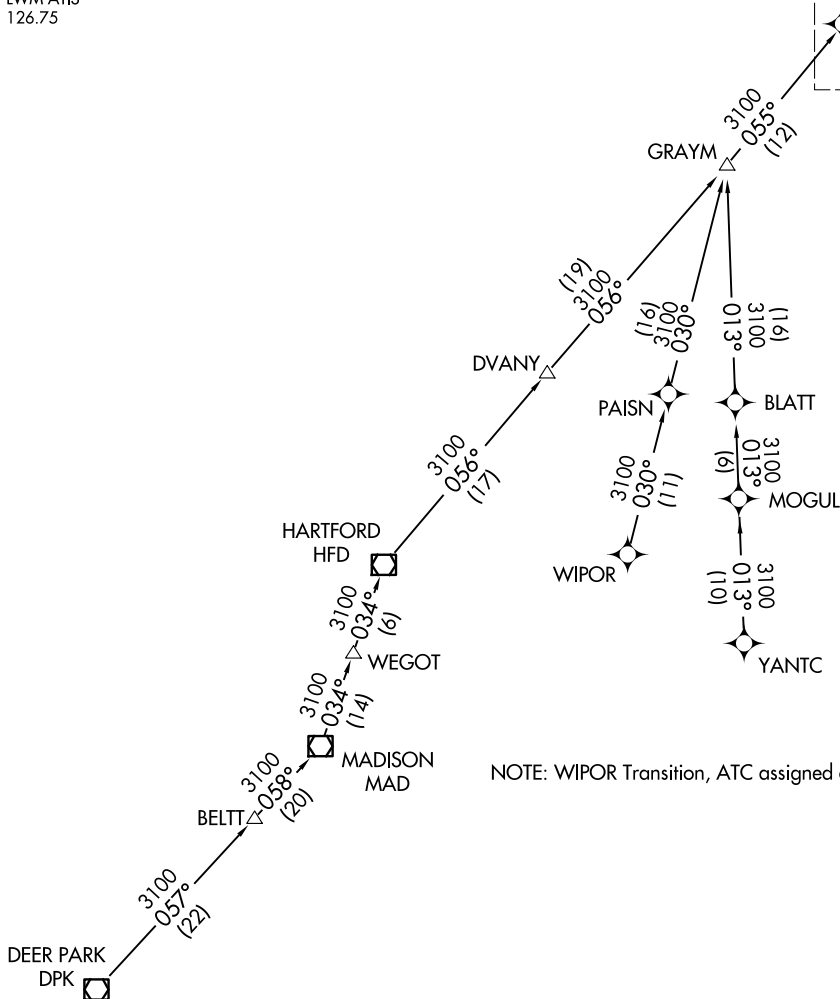

DREEM THREE ARRIVAL (RNAV) Transition Routes

BEDFORD, MASSACHUSETTS

BOSTON APP CON
124.4 279.6
BRADLEY APP CON
119.0 327.1
BED ATIS
124.6
BVY ATIS
119.2
LWM ATIS
126.75

RNAV 1 - DME/DME/IRU or GPS.
RADAR required.

See following page for arrival routes.

GASSE 5000

NOTE: WIPOR Transition, ATC assigned only.

NOTE: Chart not to scale.

DEER PARK TRANSITION (DPK.DREEM3):
HARTFORD TRANSITION (HFD.DREEM3):
WIPOR TRANSITION (WIPOR.DREEM3):
YANTC TRANSITION (YANTC.DREEM3):

(CONTINUED ON FOLLOWING PAGE)

NE-1, 14 MAY 2026 to 11 JUN 2026

NE-1, 14 MAY 2026 to 11 JUN 2026