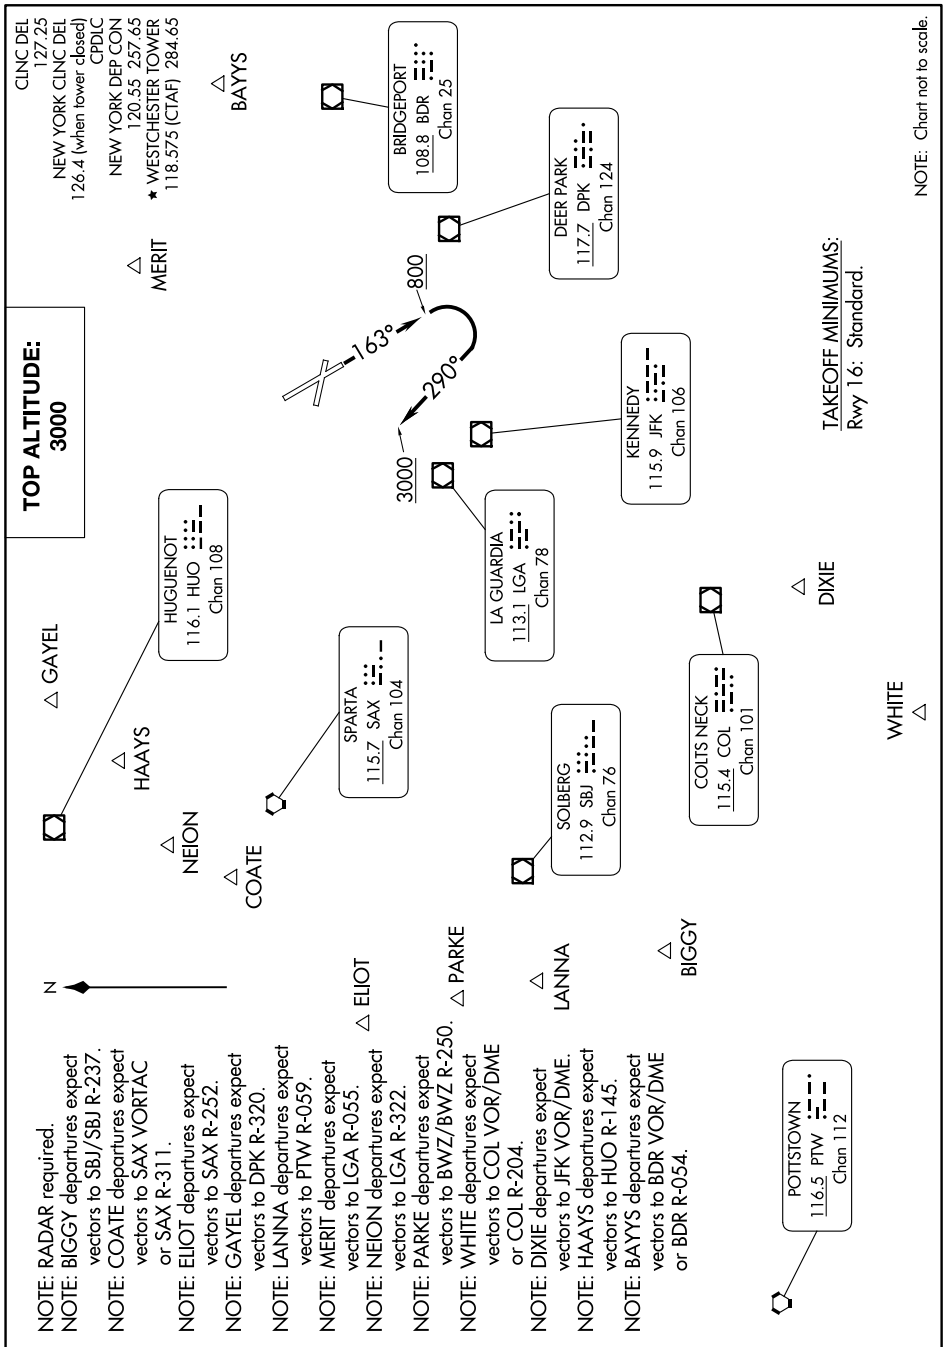

# PROP ONE DEPARTURE

WHITE PLAINS, NEW YORK

NE-2, 14 MAY 2026 to 11 JUN 2026

# PROP ONE DEPARTURE

NE-2, 14 MAY 2026 to 11 JUN 2026