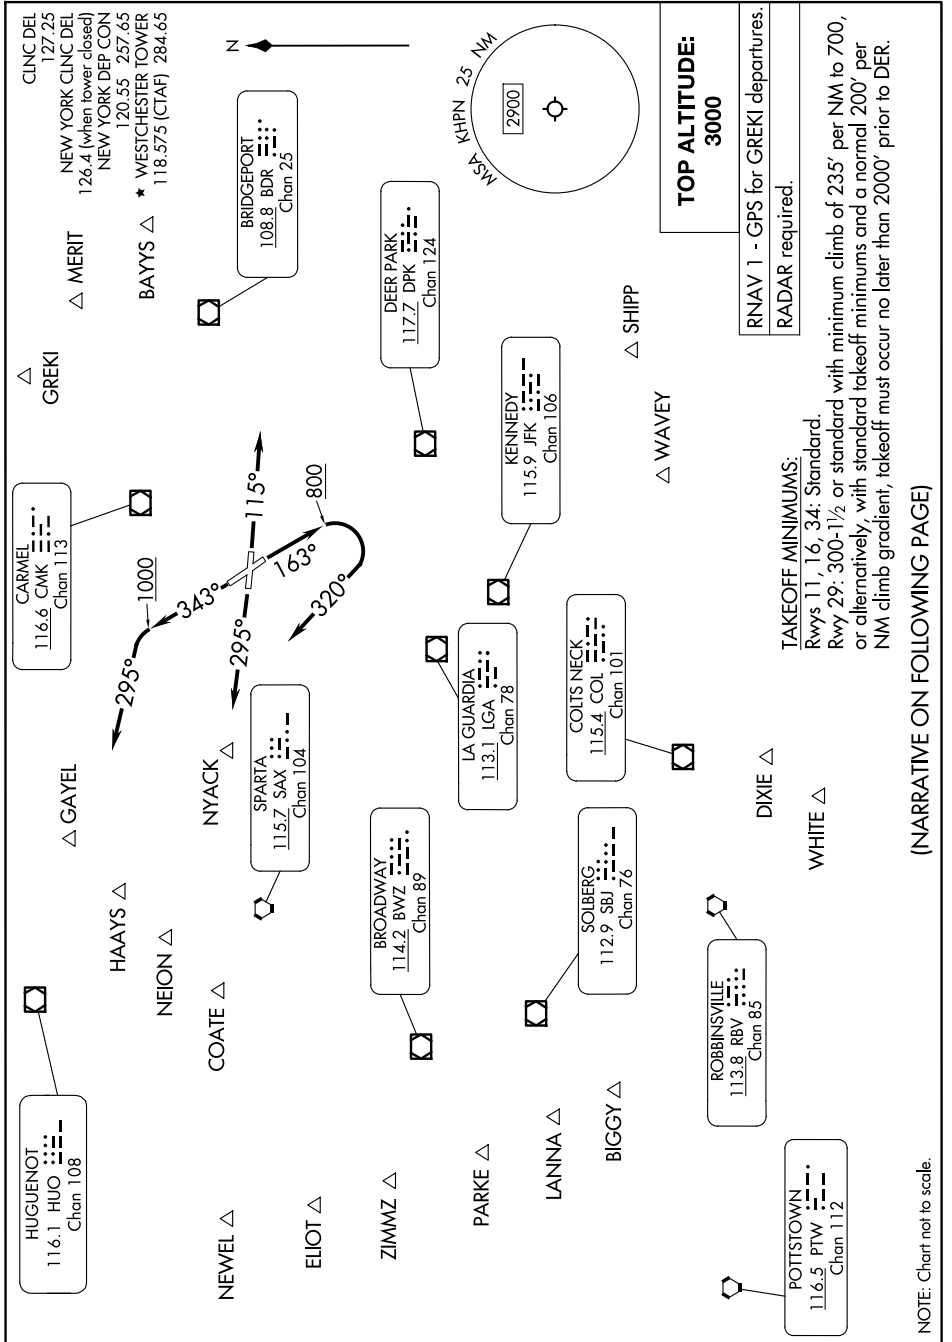

WESTCHESTER EIGHT DEPARTURE

NE-2, 14 MAY 2026 to 11 JUN 2026

(NARRATIVE ON FOLLOWING PAGE)

NOTE: Chart not to scale.

NE-2, 14 MAY 2026 to 11 JUN 2026

WESTCHESTER EIGHT DEPARTURE