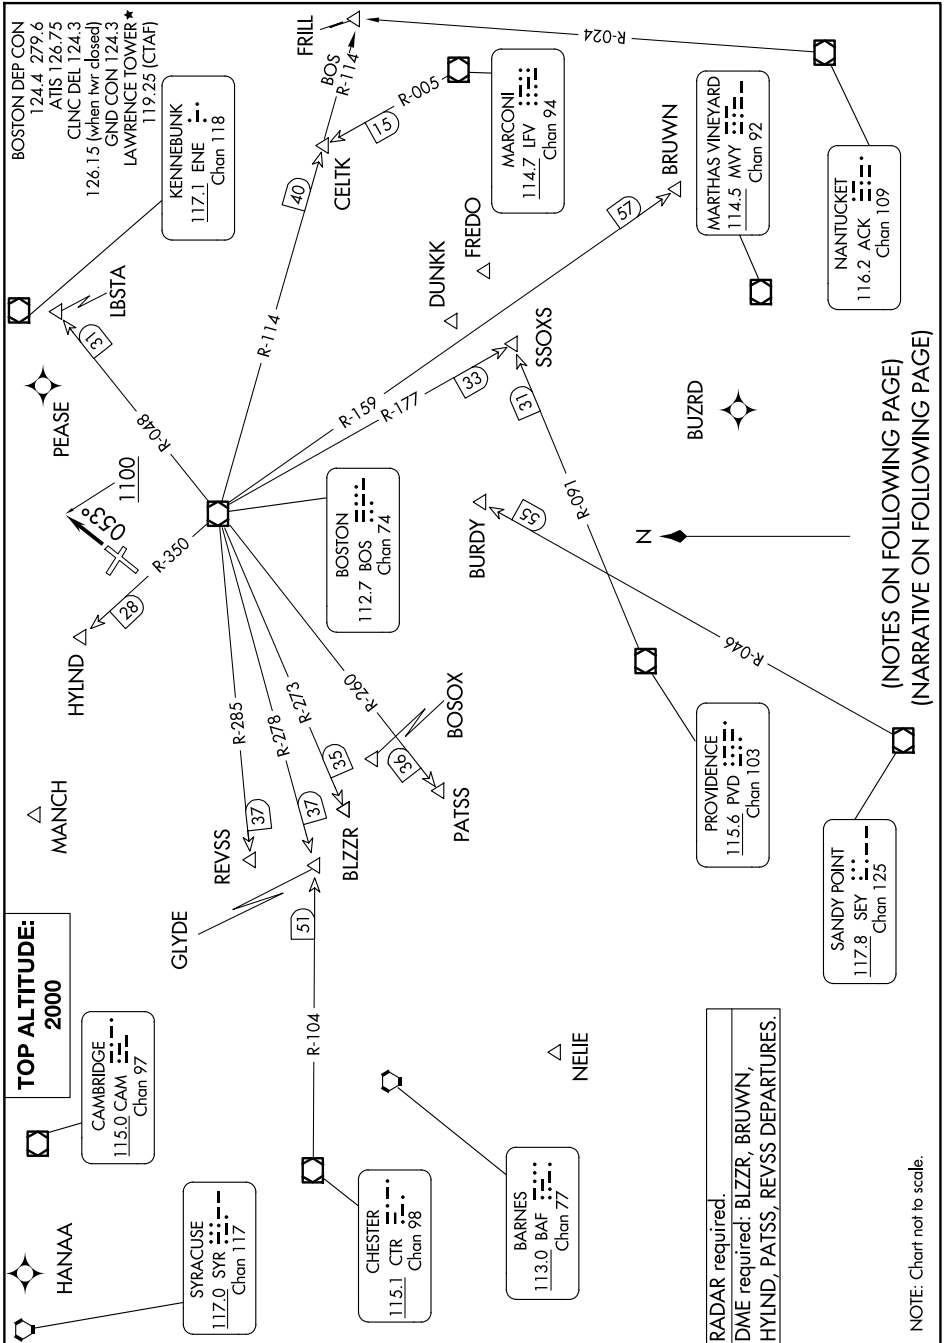

LAWRENCE TWO DEPARTURE

(NOTES ON FOLLOWING PAGE)
(NARRATIVE ON FOLLOWING PAGE)

NE-1, 14 MAY 2026 to 11 JUN 2026

NE-1, 14 MAY 2026 to 11 JUN 2026

LAWRENCE TWO DEPARTURE